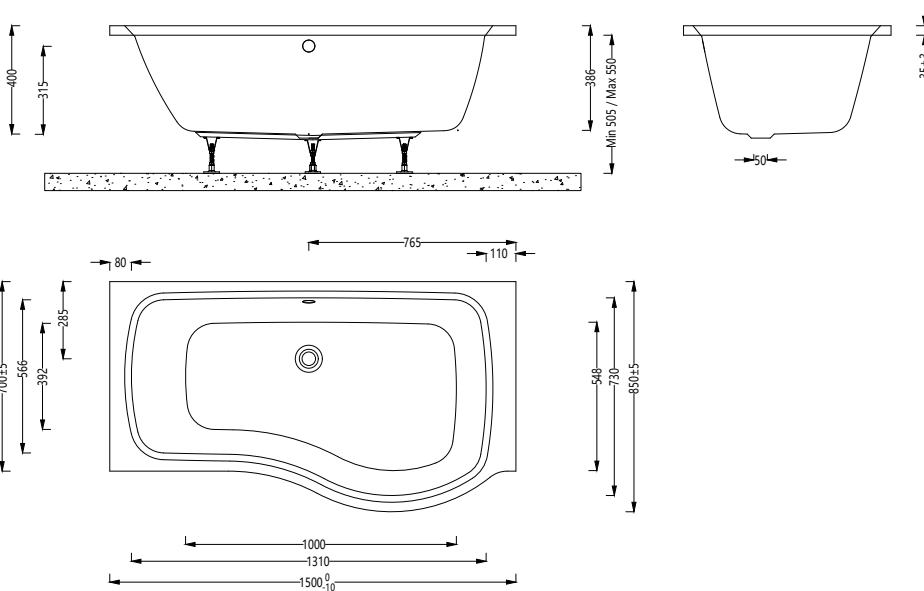

Key Features + Benefits

Certifications + Accreditations

Imex Ceramics

15 Millbrook Industrial Estate, Sybron Way, Crowborough TN6 3DU. Technical Support – Tel: 01530 835598 Email: sales@imexceramic.co.uk

All information on the data sheet is correct at the time of publication. All measurements are approximate and subject to standard tolerances.