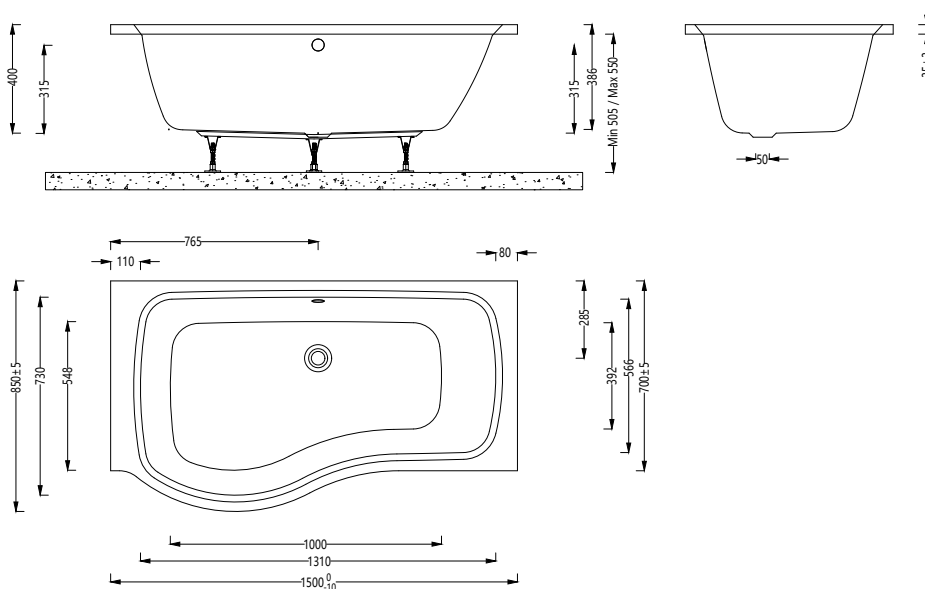

Rushmere Instinct Premiercast Shower Bath 1500 (Left Hand) INSRU009

Specification

Finish	White
Dimensions	505-550(h) x 1500(w) x 850(d) mm
Weight	22.5kg
Bath Type	Standard shower bath
Tapholes	Can be drilled
Water Capacity	185 Litres
Legs Supplied	Yes
Leg Fixing Type	Bars with 5 adjustable feet
Legs Adjustable	Yes
Bath Surface Material	Acrylic
Bath Surface Material Thickness	5mm
Waste Supplied	No
Overflow Supplied	No
Overflow Height	315mm
Encapsulated Base Board	Yes
Base Board Material	Timber
Material Used to Cover Base Board	7 layers of resin and fiberglass bonding