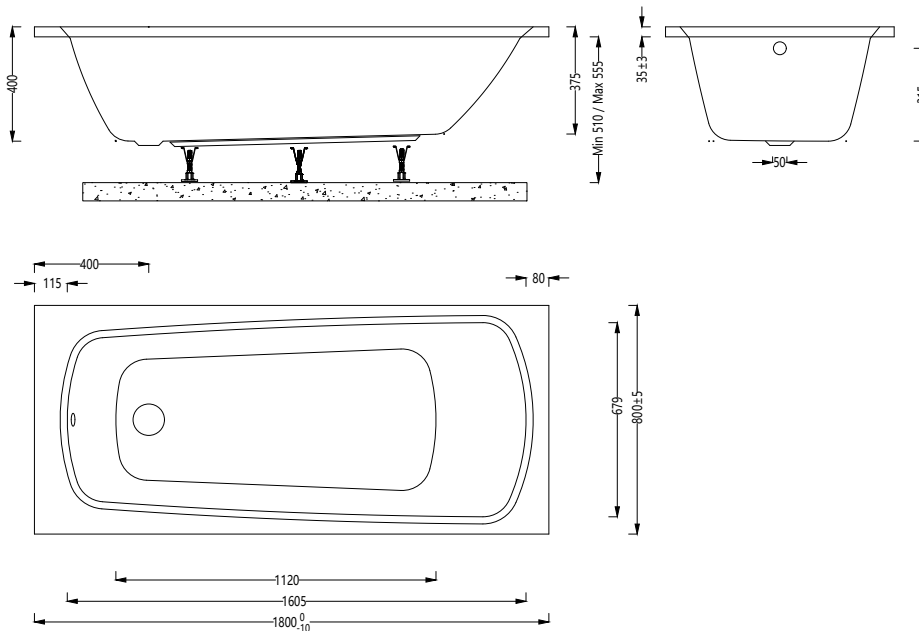

Key Features + Benefits

Certifications + Accreditations

Imex Ceramics

15 Millbrook Industrial Estate, Sybron Way, Crowborough TN6 3DU. Technical Support – Tel: 01530 835598 Email: sales@imexceramic.co.uk

All information on the data sheet is correct at the time of publication. All measurements are approximate and subject to standard tolerances.