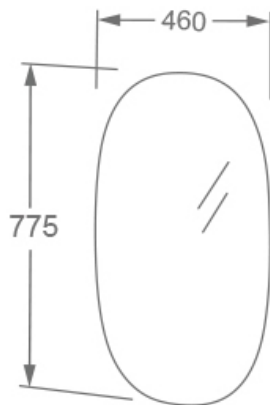

### Rona 460mm LED Illuminated Pill Mirror INSRO460M

#### Specification

Finish	-
Dimensions	775(h) x 460(w) x 35(d) mm
Weight	5.9kg
Lighting Type	LED
Colour Changing Technology (CCT)	No
Switch Location	Bottom Centre Front Touch Sensor
Surface/Recess Fitting	Surface
Carcass/Frame Construction Material	Aluminium Alloy
Carcass/Frame Finish	-
Glass Thickness	5mm