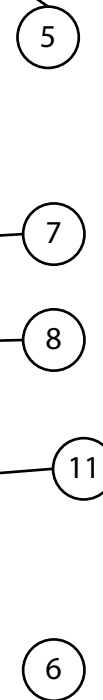

# INSTINCT®

Spares Diagram - Product: RODOS SINGLE CABINET  
 RODOS DOUBLE CABINET  
 Product Code: INST06018 & INST06019

Number	Description	Code
1	LED DRIVER	SP16217
2	TRANSFORMER	SP11940
3	ROCKER SWITCH	SP16251
4	SHAVER SOCKET	SP12546
5	RIGHT END CAP	SP16384
6	LEFT END CAP	SP16385
7	LED STRIP	SP16218
8	LED DIFFUSER	SP16381
9	ROCKER SWITCH (LEDS)	SP16252
10	SINGLE GLASS SHELVES	SP16379
11	SINGLE DOOR	SP16378
12	DOUBLE DOOR RIGHT	SP16383
13	Shelf support lug	SP10917

# INSTINCT®

Spares Diagram - Product: RODOS SINGLE CABINET  
RODOS DOUBLE CABINET

Product Code: INST06018 & INST06019