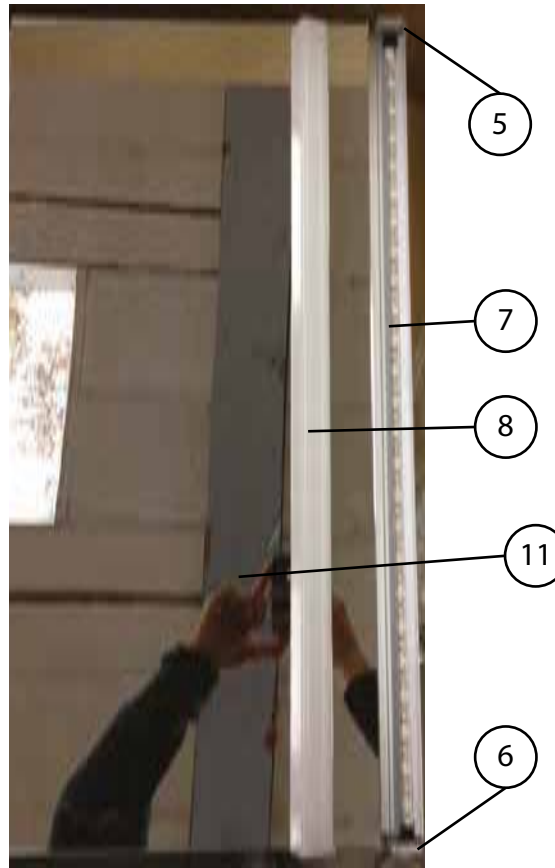

# INSTINCT®

Spares Diagram - Product: RODOS SINGLE CABINET  
 RODOS DOUBLE CABINET  
 Product Code: INST06018 & INST06019

Number	Description	Code
1	LED DRIVER	SP16217
2	TRANSFORMER	SP11940
3	ROCKER SWITCH	SP16251
4	SHAVER SOCKET	SP12546
5	RIGHT END CAP	SP16384
6	LEFT END CAP	SP16385
7	LED STRIP	SP16218
8	LED DIFFUSER	SP16381
9	ROCKER SWITCH (LEDS)	SP16252
10	SINGLE GLASS SHELVES	SP16379
11	SINGLE DOOR	SP16378
12	DOUBLE DOOR RIGHT	SP16383
13	Shelf support lug	SP10917