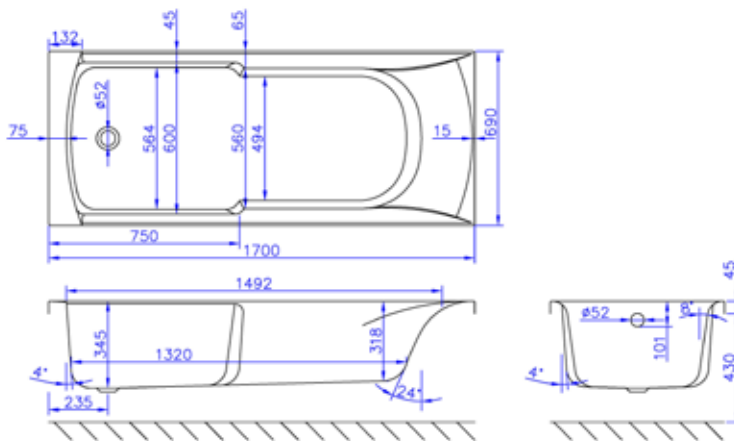

### Rodley 1700 x 700mm Single Ended Bath INSRO17070SEW

#### Specification

Finish	White
Dimensions	430(h) x 1700(w) x 690(d) mm
Weight	23.83kg
Bath Type	Back to wall
Tapholes	Can be drilled
Water Capacity	145 Litres
Legs Supplied	Yes
Leg Fixing Type	Cradle & Wall Supports
Legs Adjustable	Yes
Bath Surface Material	Acrylic
Bath Surface Material Thickness	5mm Acrylic + GRP
Waste Supplied	No
Waste Integrated	No
Click Waste Finish	-
Overflow Bath Filler Can Be Fitted	Yes
Overflow Type	Standard 52mm Drilling
Overflow Height	400mm
Encapsulated Base Board	Yes
Base Board Material	Wood
Material Used to Cover Base Board	Glass fibre resin
Weight of Material used to cover base board	11kg
Bath Frame	Yes
Bath Frame Material	Wood