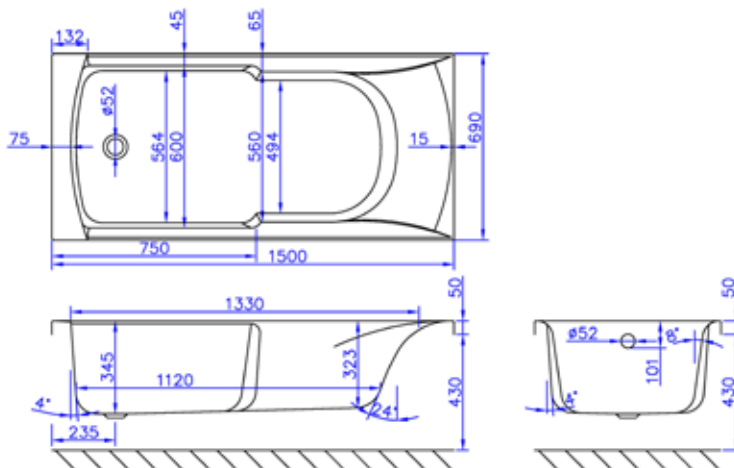

Rodley 1500 x 700mm Single Ended Bath INSRO15070SEW

Specification

Finish	White
Dimensions	430(h) x 1500(w) x 690(d) mm
Weight	23kg
Bath Type	Back to wall
Tapholes	Can be drilled
Water Capacity	131 Litres
Legs Supplied	Yes
Leg Fixing Type	Cradle & Wall Supports
Legs Adjustable	Yes
Bath Surface Material	Acrylic
Bath Surface Material Thickness	5mm Acrylic + GRP
Waste Supplied	No
Waste Integrated	No
Click Waste Finish	-
Overflow Bath Filler Can Be Fitted	Yes
Overflow Type	Standard 52mm Drilling
Overflow Height	400mm
Encapsulated Base Board	Yes
Base Board Material	Wood
Material Used to Cover Base Board	Glass fibre resin
Weight of Material used to cover base board	10kg
Bath Frame	Yes
Bath Frame Material	Wood