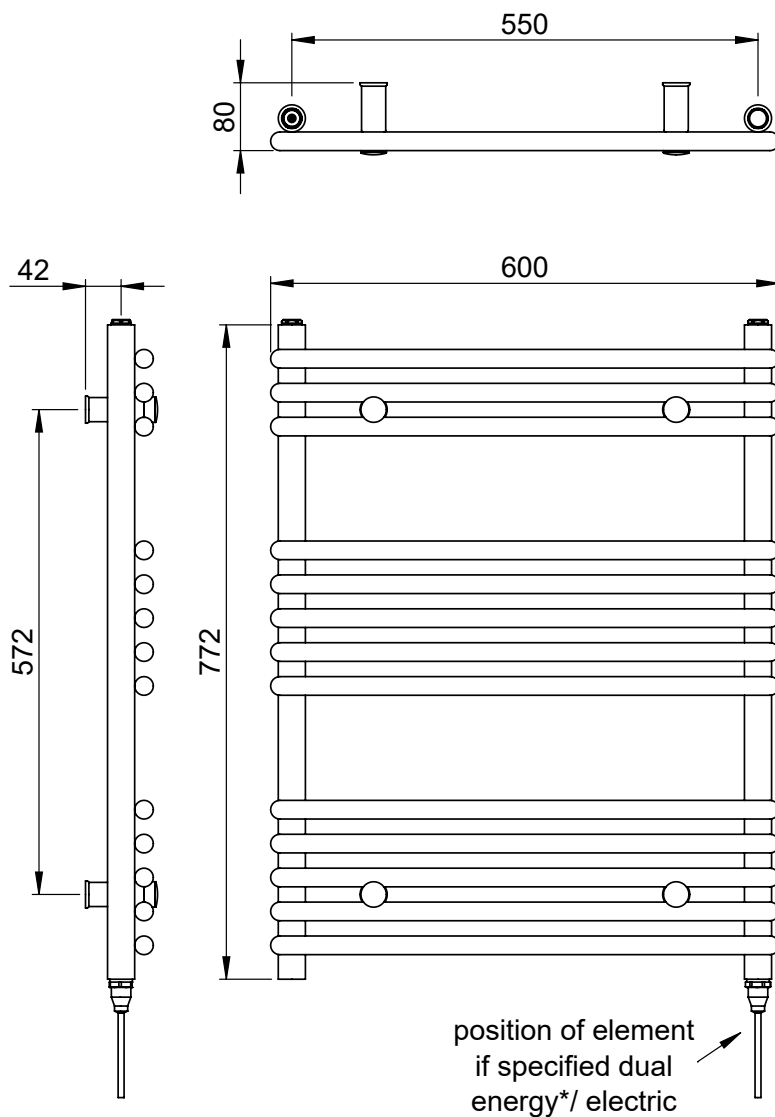

#### Specification

Finish	Chrome
Dimensions	772(h) x 600(w) x 80-95(d) mm
Weight	9kg
BTU Output/Hr	1184
Watts @ $\Delta$ T50°C	347
Bars	3-5-5
Pipe Centres	550mm
Electric Element Wattage	-
Face to Face Connections	-
Radiator Columns	-
Material	Mild Steel

### Paros Straight 772 x 600mm Towel Rail (Heating Only) PA0772600CP

\*Dual energy models require a conversion-tee, consult relevant drawing for details.