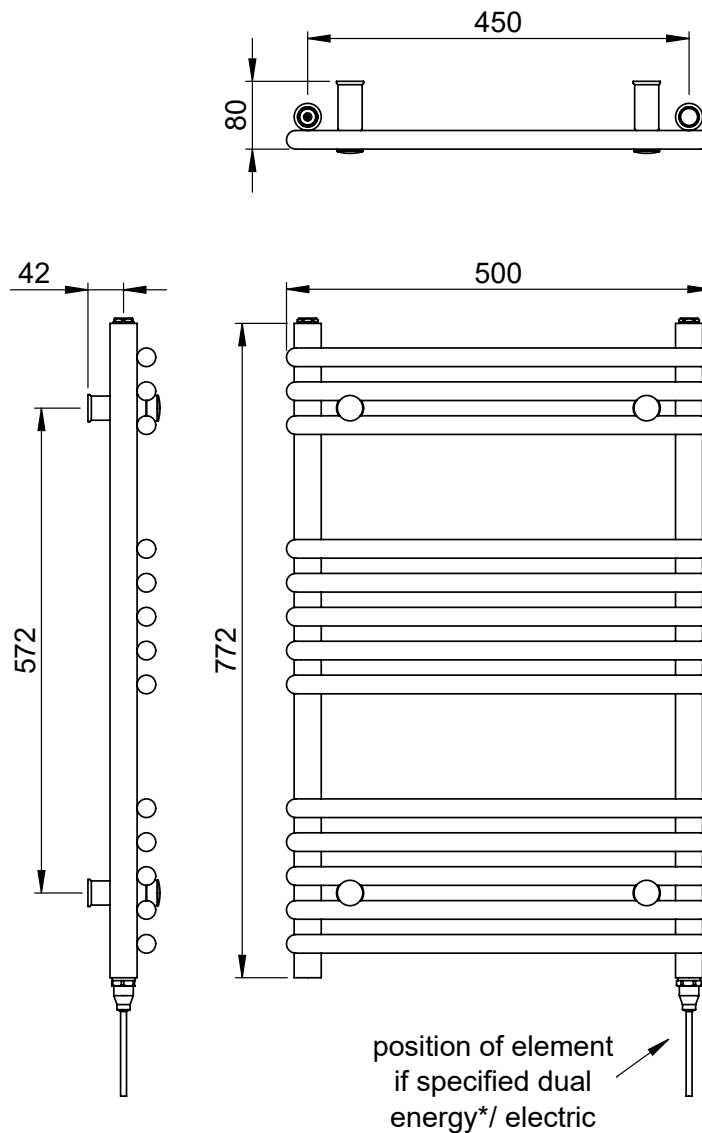

Paros Straight 772 x 500mm Towel Rail (Heating Only) PA0772500CP

Specification

Finish	Chrome
Dimensions	772(h) x 500(w) x 80-95(d) mm
Weight	8kg
BTU Output/Hr	989
Watts @ $\Delta T50^{\circ}\text{C}$	290
Bars	3-5-5
Pipe Centres	450mm
Electric Element Wattage	-
Face to Face Connections	-
Radiator Columns	-
Material	Mild Steel

All heat outputs are shown at 50°C Δt in compliance with BSEN442. Watts and Btu's apply to Heating and Dual Fuel only.

Key Features + Benefits

Certifications + Approvals

Technical Data Sheet | Designer Towel Rails

Paros Straight 772 x 500mm Towel Rail (Heating Only) PA0772500CP

*Dual energy models require a conversion-tee, consult relevant drawing for details.