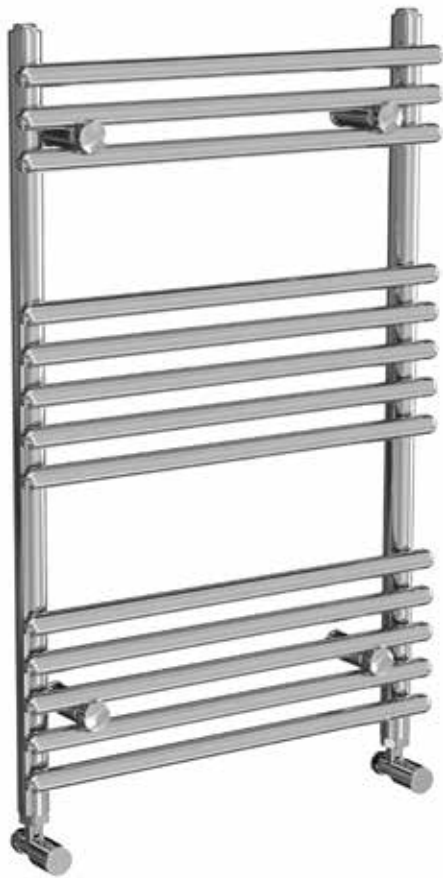

Paros Straight 772 x 500mm Towel Rail (Heating Only) PA0772500CP

Specification

Finish	Chrome
Dimensions	772(h) x 500(w) x 80-95(d) mm
Weight	8kg
BTU Output/Hr	989
Watts @ $\Delta T50^{\circ}\text{C}$	290
Bars	3-5-5
Pipe Centres	450mm
Electric Element Wattage	-
Face to Face Connections	-
Radiator Columns	-
Material	Mild Steel

All heat outputs are shown at 50°C Δt in compliance with BSEN442. Watts and Btu's apply to Heating and Dual Fuel only.

Key Features + Benefits

Certifications + Approvals

Technical Data Sheet | Designer Towel Rails

Paros Straight 772 x 500mm Towel Rail (Heating Only) PA0772500CP

*Dual energy models require a conversion-tee, consult relevant drawing for details.