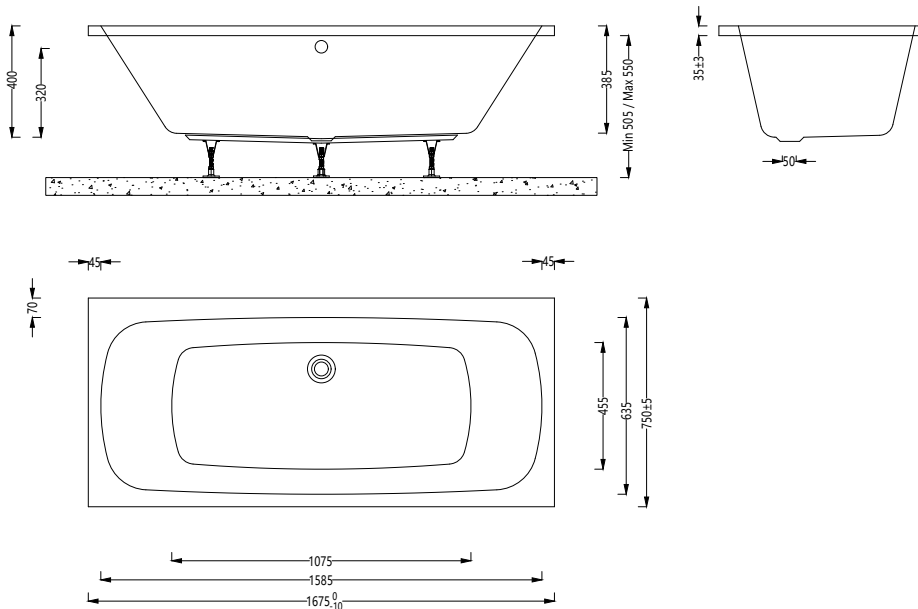

Parham Instinct Cast Double Ended Bath INSPA004

Specification

Finish	White
Dimensions	505-550(h) x 1675(w) x 750(d) mm
Weight	20.5kg
Bath Type	Standard double ended
Tapholes	Can be drilled
Water Capacity	185 Litres
Legs Supplied	Yes
Leg Fixing Type	Bars with 5 adjustable feet
Legs Adjustable	Yes
Bath Surface Material	Acrylic
Bath Surface Material Thickness	5mm
Waste Supplied	No
Overflow Supplied	No
Overflow Height	320mm
Encapsulated Base Board	Yes
Base Board Material	Timber
Material Used to Cover Base Board	Chop spray resin and fiberglass

Key Features + Benefits

25 Year Guarantee	185 Litres Bath Capacity
--------------------------------	--

Certifications + Accreditations

Imex Ceramics

15 Millbrook Industrial Estate, Sybron Way, Crowborough TN6 3DU. Technical Support – Tel: 01530 835598 Email: sales@imexceramic.co.uk