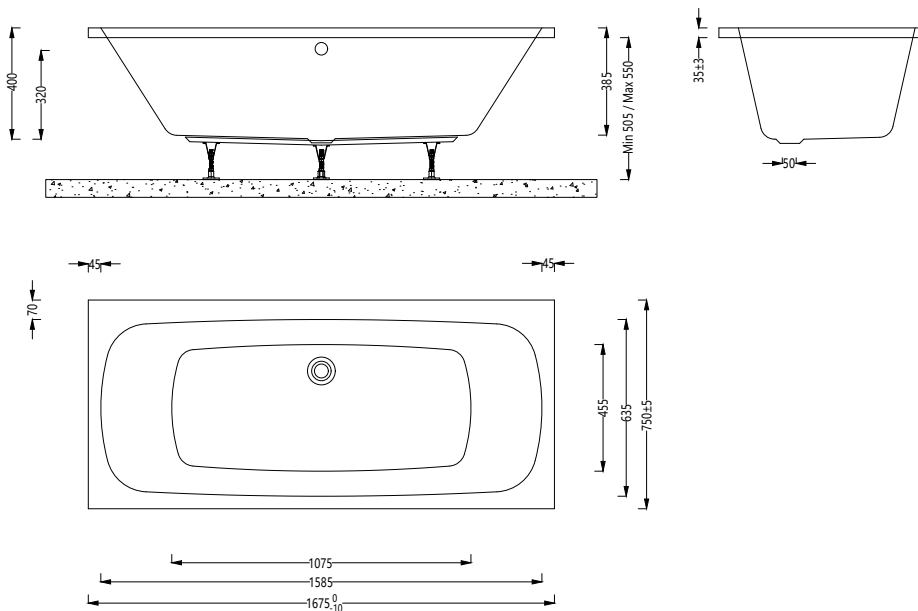

Parham Instinct Premiercast Double Ended Bath INSPA002

Specification

Finish	White
Dimensions	505-550(h) x 1675(w) x 750(d) mm
Weight	24kg
Bath Type	Standard double ended
Tapholes	Can be drilled
Water Capacity	185 Litres
Legs Supplied	Yes
Leg Fixing Type	Bars with 5 adjustable feet
Legs Adjustable	Yes
Bath Surface Material	Acrylic
Bath Surface Material Thickness	5mm
Waste Supplied	No
Overflow Supplied	No
Overflow Height	320mm
Encapsulated Base Board	Yes
Base Board Material	Timber
Material Used to Cover Base Board	7 layers of resin and fiberglass bonding