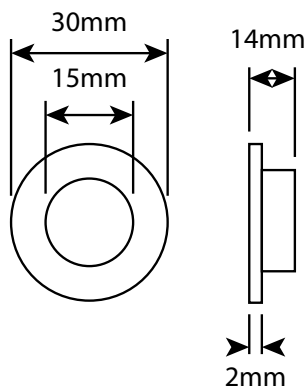

Basin Overflow Caps

INST01048, INST01049, INST01056

Specification

Finish	Black (INST01048) Brushed Brass (INST01049) Gunmetal (INST01056)
Dimensions	30(diameter) x 14(d) mm
Weight	12g
Material	Brass

FAQs

Please see next page