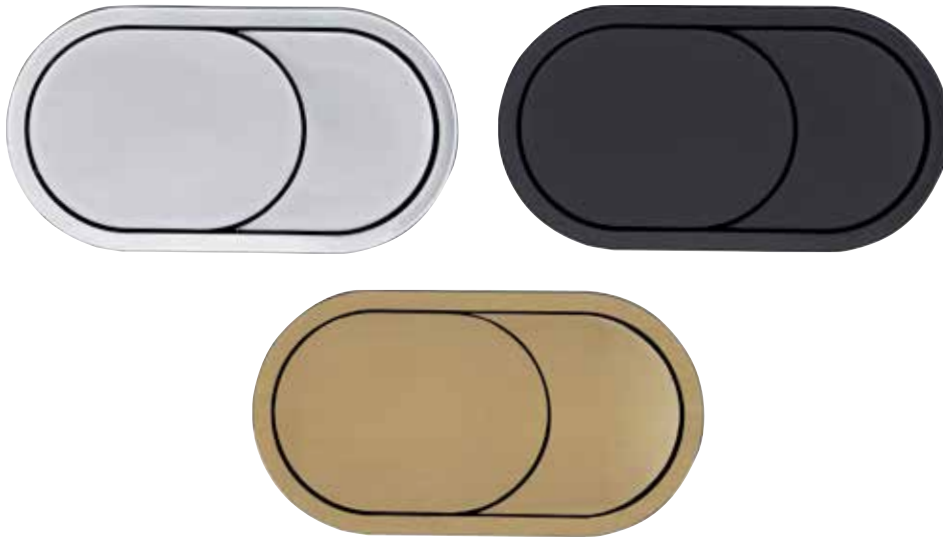

Technical Data Sheet | Dual Flush Plates + Buttons

www.instinctproducts.co.uk

Oval Dual Flush Buttons (Concealed Cisterns)

INST13023, INST13040, INST13041

Specification

Finish	Chrome (INST13023) Black (INST13040) Brushed Brass (INST13041)
Flush Button Dimensions	88(h) x 157(w) x 112(d) mm
Kit Weight	0.25kg
Flush (Single / Dual)	Dual

Features

Fixings	Included
---------	----------

Spares

Flush Plate Trim Ring	SP18931
Flush Plate Template	SP18932
Flush Plate Small Button	SP19236
Flush Plate Large Button	SP19237
Flush Plate Fixing Pack	SP19238

All information on the data sheet is correct at the time of publication. All measurements are approximate and subject to standard tolerances.

Technical Data Sheet | Dual Flush Plates + Buttons

Oval Dual Flush Buttons (Concealed Cisterns)

INST13023, INST13040, INST13041

FAQs

Q – What is the flush button made from?

A – Chrome Plated ABS (INST13023), PVD Finish Plated ABS (INST13040 + INST13041)

Q – Which Concealed Cisterns and Wall Hung WC Frames is this product compatible with?