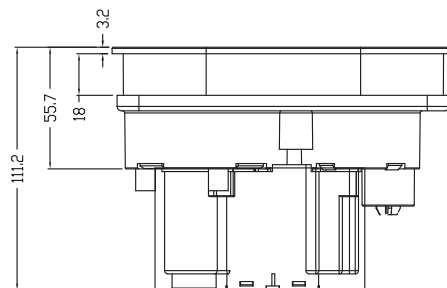

Key Features + Benefits

5

Years
Guarantee

Certifications + Approvals

Roper Rhodes

Brassmill Lane Trading Estate, Bath, BA1 3JF. Technical Support – Tel: 01225 303 900 Email: sales@roperrhodes.co.uk

All information on the data sheet is correct at the time of publication. All measurements are approximate and subject to standard tolerances.