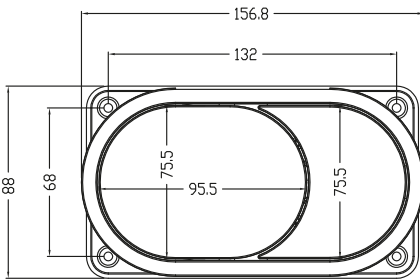

Key Features + Benefits

5

Years
Guarantee

Certifications + Approvals

Roper Rhodes

Brassmill Lane Trading Estate, Bath, BA1 3JF. Technical Support – Tel: 01225 303 900 Email: sales@roperrhodes.co.uk

All information on the data sheet is correct at the time of publication. All measurements are approximate and subject to standard tolerances.