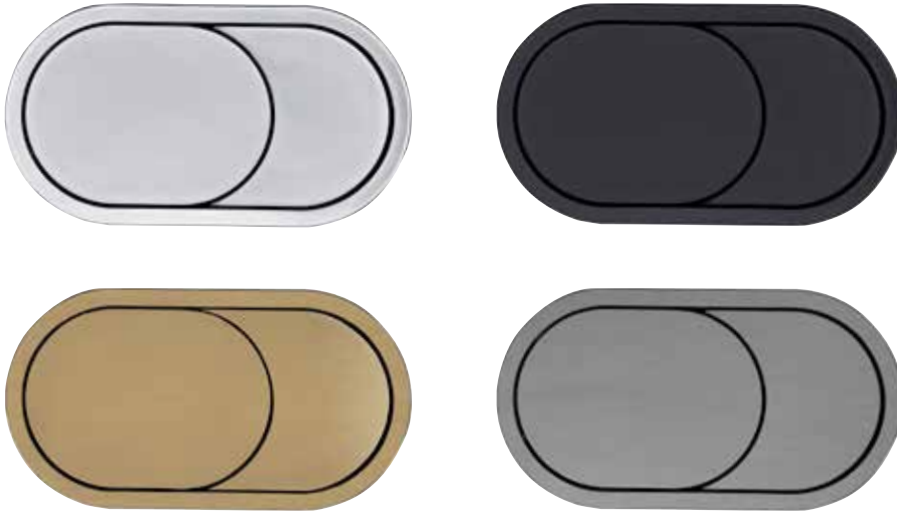

## Technical Data Sheet | Dual Flush Plates + Buttons

www.instinctproducts.co.uk

### Oval Dual Flush Buttons (Concealed Cisterns)

INST13023, INST13040, INST13041, INST13039

#### Specification

Finish	Chrome (INST13023) Black (INST13040) Brushed Brass (INST13041) Gunmetal (INST13039)
Flush Button Dimensions	88(h) x 157(w) x 112(d) mm
Kit Weight	0.25kg
Flush (Single / Dual)	Dual