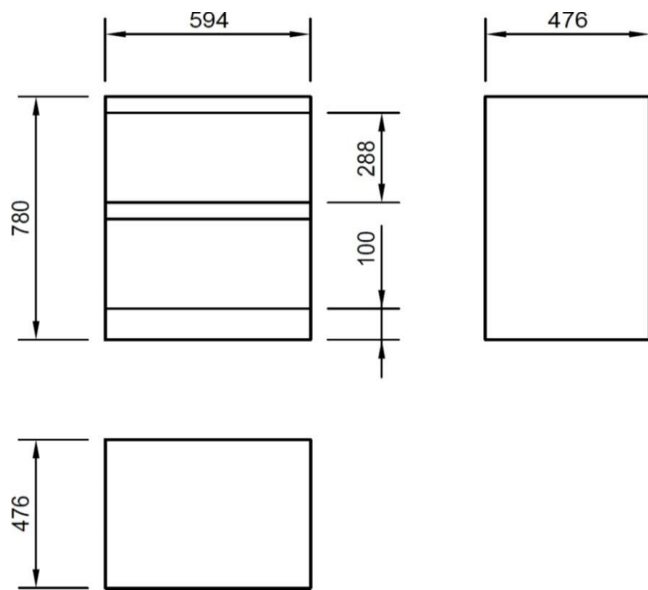

<b>Product Code</b>	INSNU025
---------------------	----------

Instinct - INSNU025 Nuance Sq. 60cm floor standing unit with double drawer in gloss white ( x x )

Category:	Furniture	Weight	20.50 KG	Range	Nuance Sq
Guarantee:	Sanitaryware		25 Years	Instinct Code	INSNU025
	Cistern Fittings		3 Years	Colour:	White
	Seats		1 Year	EAN CODE	5056143407904

Dimensions are in Millimetres except thread sizes which are BSP imperial

**Features:**

Floor Standing

**Approvals:**

British Standard

CE Approval

YES

Approved