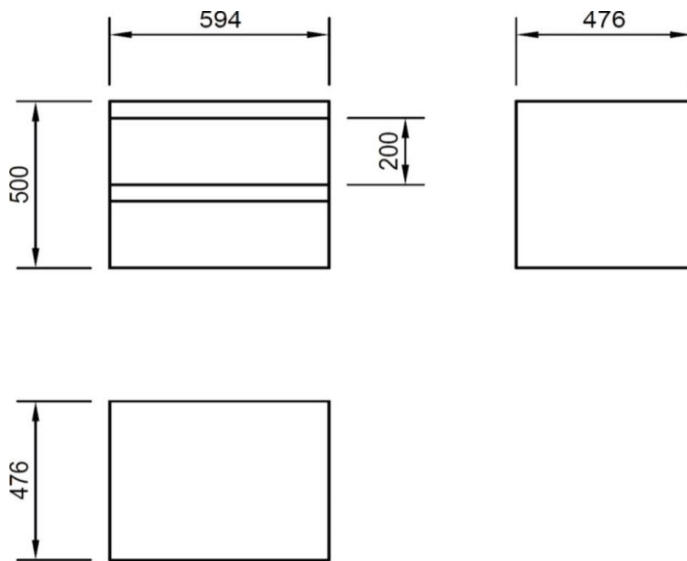

Product Code	INSNU024
---------------------	----------

Instinct - INSNU024 Nuance Sq. 60cm wall mounted unit with double drawer in gloss white (x x)

Category:	Furniture	Weight	27.00 KG	Range	Nuance Sq
Guarantee:	Sanitaryware		25 Years	Instinct Code	INSNU024
	Cistern Fittings		3 Years	Colour:	White
	Seats		1 Year	EAN CODE	5056143407898