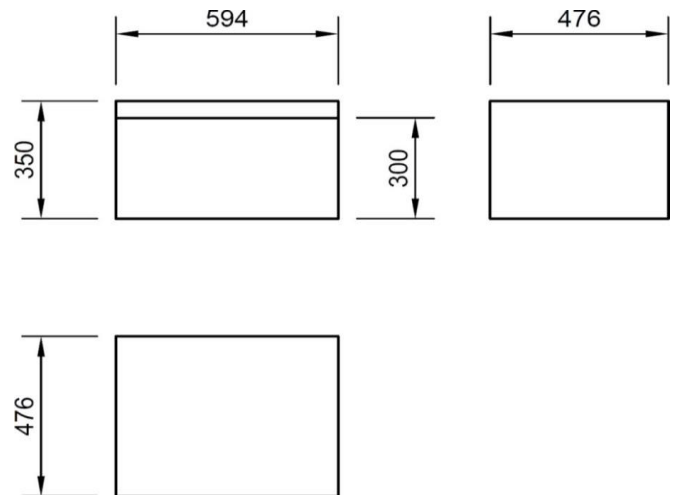

Product Code	INSNU021
---------------------	----------

Instinct - INSNU021 Nuance Sq. 60cm wall mounted unit with single drawer in gloss white (x x)

Category:	Furniture	Weight	20.50 KG	Range	Nuance Sq
Guarantee:	Sanitaryware		25 Years	Instinct Code	INSNU021
	Cistern Fittings		3 Years	Colour:	White
	Seats		1 Year	EAN CODE	5056143407881