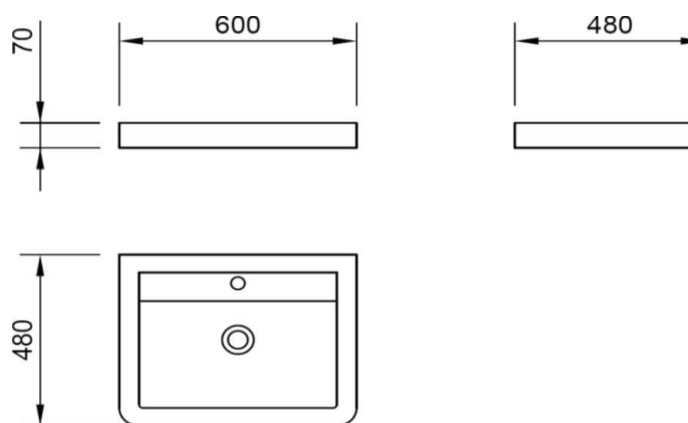

Product Code

INSNU020

Instinct - INSNU020 Nuance Sq. 60cm One Taphole Basin (x x)

Category:	Basins	Weight	12.60 KG	Range	Nuance Sq
Guarantee:	Sanitaryware		25 Years	Instinct Code	INSNU020
	Cistern Fittings		3 Years	Colour:	White
	Seats		1 Year	EAN CODE	5056143407874