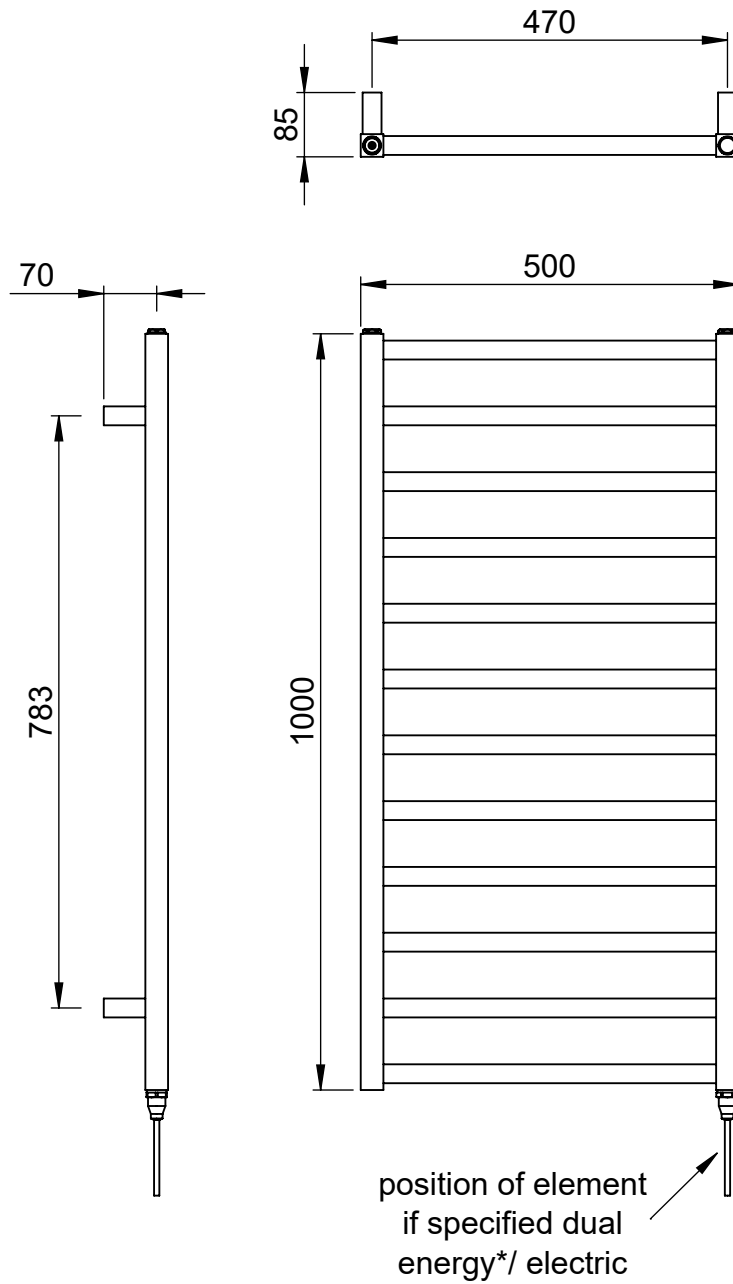

#### Specification

Finish	Chrome
Dimensions	1000(h) x 500(w) x 85(d) mm
Weight	9kg
BTU Output/Hr	877
Watts @ $\Delta$ T50°C	257
Bars	12
Pipe Centres	470mm
Electric Element Wattage	-
Face to Face Connections	-
Air Vent Position	-
Material	Mild Steel

## Technical Data Sheet | Designer Towel Rails

### Nuance 1000 x 500mm Towel Rail (Heating Only) NU1050C

\*Dual energy models require a conversion-tee, consult relevant drawing for details.