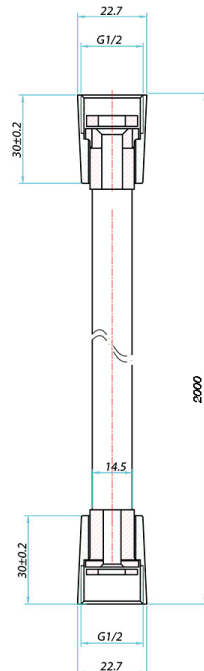

### Nuance / Kiso Smooth Shower Hose 2000mm INS37032

#### Specification

Finish	Chrome
Dimensions	22.7(w) x 2000(d) mm
Weight	0.43 kg
Hose Length	2000mm
Hose Type	Smooth
Hose Connection	½" Threaded
Hose Bore	7mm