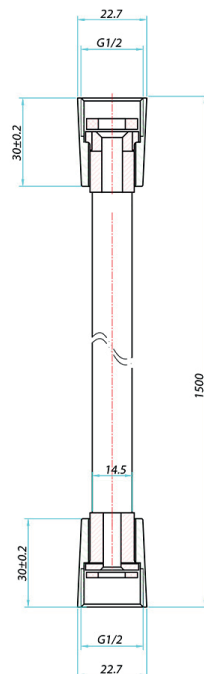

Nuance / Kiso Smooth Shower Hose 1500mm INS37031

Specification

Finish	Chrome
Dimensions	22.7(w) x 1500(d) mm
Weight	0.36 kg
Hose Length	1500mm
Hose Type	Smooth
Hose Connection	½" Threaded
Hose Bore	7mm

Key Features + Benefits