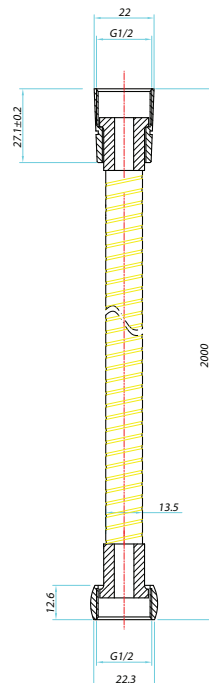

Nuance / Kiso Standard Shower Hose 2000mm INS37030

Specification

| | |
|-----------------|--------------------|
| Finish | Chrome |
| Dimensions | 22(w) x 2000(d) mm |
| Weight | 0.39 kg |
| Hose Length | 2000mm |
| Hose Type | Standard |
| Hose Connection | ½" Threaded |
| Hose Bore | 7mm |