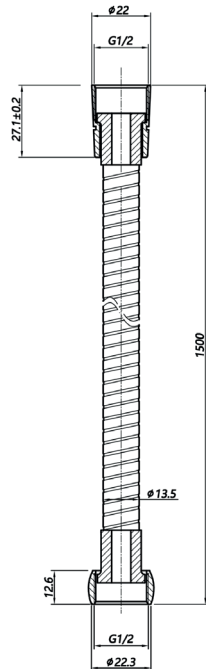

Nuance / Kiso Standard Shower Hose 1500mm INS37029

Specification

Finish	Chrome
Dimensions	22(w) x 1500(d) mm
Weight	0.28 kg
Hose Length	1500mm
Hose Type	Standard
Hose Connection	½" Threaded
Hose Bore	7mm