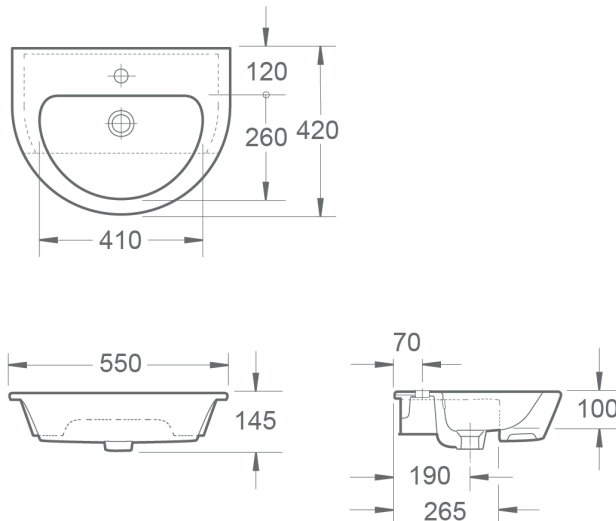

Nuance Round 550mm Semi Recessed Basin INSWA011

Specification

Finish	White
Dimensions	145(h) x 550(w) x 420(d) mm*
Weight	12kg
Basin Material	Ceramic
Overflow	Yes
Chainstay Hole	No
Taphole Positioning	Centre
Tap	Not Included

*To suit 210mm depth furniture

Key Features + Benefits

Certifications + Approvals

Imex Ceramics

15 Millbrook Industrial Estate, Sybron Way, Crowborough TN6 3DU. Technical Support – Tel: 01530 835598 Email: sales@imexceramic.co.uk