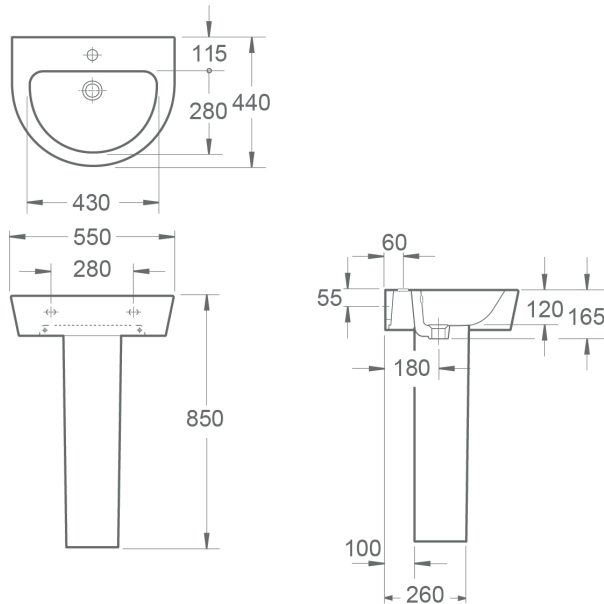

### Nuance Round 550mm Basin (Full Pedestal) INSWA005, INSWA009

#### Basin Specification

Nuance Round 550mm One Taphole Basin (INSWA005)

Finish	White
Dimensions	165(h) x 550(w) x 440(d) mm
Weight	14kg
Basin Material	Ceramic
Overflow	Yes
Chainstay Hole	No
Taphole Positioning	Centre
Tap	Not Included

#### Pedestal Specification

Nuance Round Full Pedestal (INSWA009)

Finish	White
Dimensions	690(h) x 245(w) x 195(d) mm
Weight	13.5kg
Pedestal Material	Ceramic