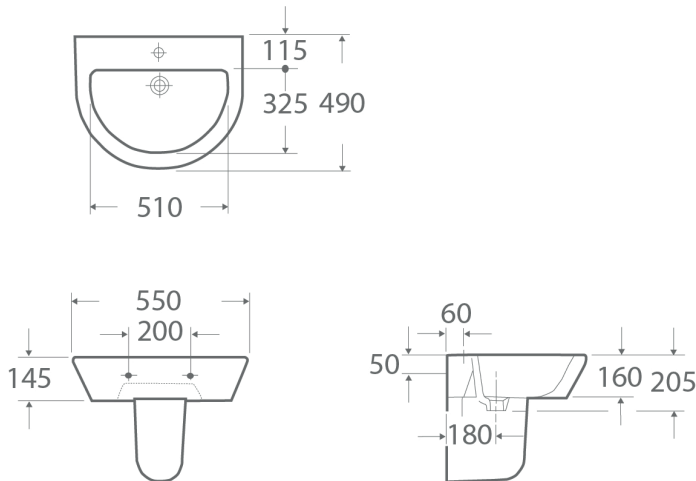

Nuance Round 550mm Basin (Semi Pedestal) INSWA005, INSDE010

Basin Specification

Nuance Round 550mm One Taphole Basin (INSWA005)

Finish	White
Dimensions	165(h) x 550(w) x 440(d) mm
Weight	14kg
Basin Material	Ceramic
Overflow	Yes
Chainstay Hole	No
Taphole Positioning	Centre
Tap	Not Included

Pedestal Specification

Nuance Round Semi Pedestal (INSDE010)

Finish	White
Dimensions	310(h) x 230(w) x 285(d) mm
Weight	7kg
Semi Pedestal Material	Ceramic

Key Features + Benefits

Certifications + Approvals