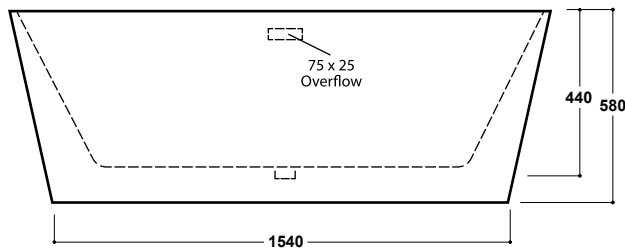

Nuance 1800 x 860mm Back To Wall Freestanding Bath INST901311

Specification

Finish	White
Dimensions	580(h) x 1800(w) x 860(d) mm
Weight	47kg
Bath Type	Back to wall freestanding bath
Tapholes	Cannot be drilled
Water Capacity	293 Litres
Legs Supplied	Yes
Leg Fixing Type	Pre-fitted
Legs Adjustable	Yes
Bath Surface Material	Acrylic
Bath Surface Material Thickness	3.5mm
Waste Supplied	Yes
Overflow Supplied	Yes
Overflow Height	374mm
Encapsulated Base Board	Yes
Base Board Material	MDF
Material Used to Cover Base Board	Fiberglass