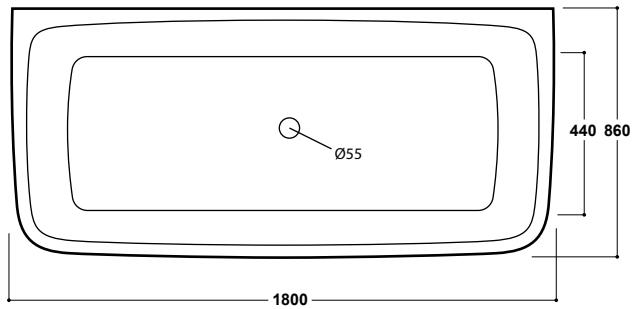

Nuance 1800 x 860mm Back To Wall Freestanding Bath INST901311

Specification

Finish	White
Dimensions	580(h) x 1800(w) x 860(d) mm
Weight	47kg
Bath Type	Back to wall freestanding bath
Tapholes	Cannot be drilled
Water Capacity	293 Litres
Legs Supplied	Yes
Leg Fixing Type	Pre-fitted
Legs Adjustable	Yes
Bath Surface Material	Acrylic
Bath Surface Material Thickness	3.5mm
Waste Supplied	Yes
Overflow Supplied	Yes
Overflow Height	374mm
Encapsulated Base Board	Yes
Base Board Material	MDF
Material Used to Cover Base Board	Fiberglass