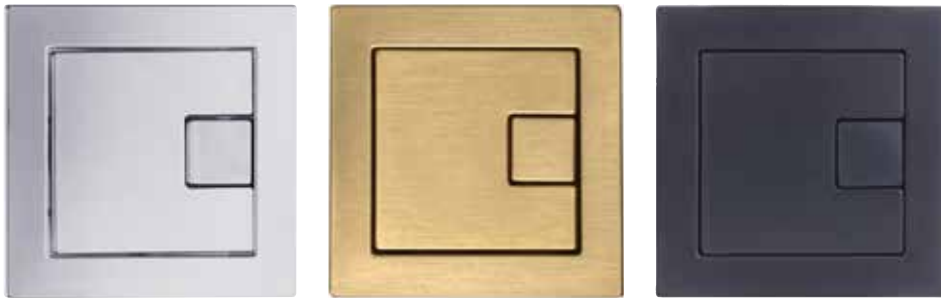

Technical Data Sheet | Dual Flush Plates + Buttons

www.instinctproducts.co.uk

Nuance Dual Flush Buttons (Concealed Cisterns) INST13003, INST13028, INST13035

Specification

Finish	Chrome (INST13003) Black (INST13028) Brushed Brass (INST13028)
Flush Button Dimensions	72(h) x 72(w) x 87(d) mm
Kit Weight	0.2kg
Flush (Single / Dual)	Dual

Technical Data Sheet | Dual Flush Plates + Buttons

www.instinctproducts.co.uk

Nuance Dual Flush Buttons (Concealed Cisterns)

INST13003, INST13028, INST13035

FAQs

Q – What is the flush button made from?

A – ABS