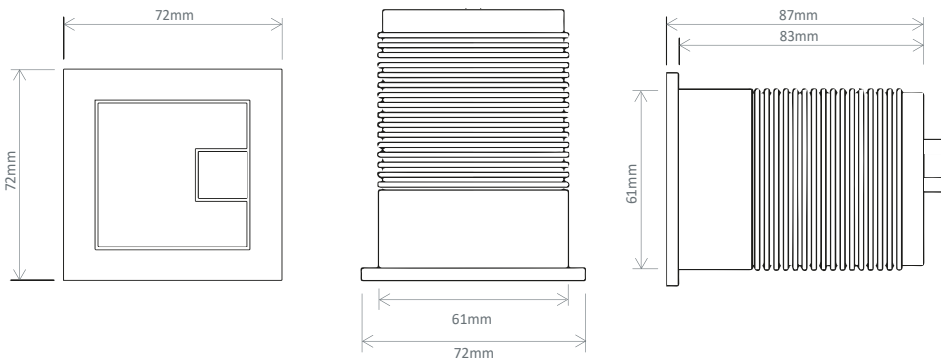

Key Features + Benefits

5

Years
Guarantee

Certifications + Approvals

Roper Rhodes

Brassmill Lane Trading Estate, Bath, BA1 3JF. Technical Support – Tel: 01225 303 900 Email: sales@roperrhodes.co.uk

All information on the data sheet is correct at the time of publication. All measurements are approximate and subject to standard tolerances.