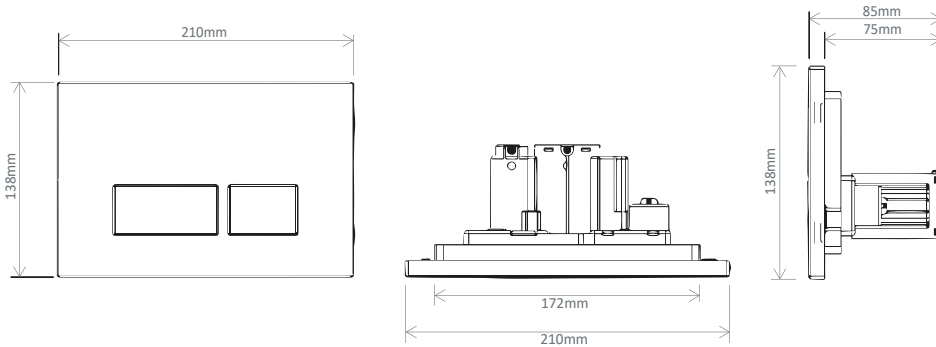

Key Features + Benefits

5

Years
Guarantee

Certifications + Approvals

Roper Rhodes

Brassmill Lane Trading Estate, Bath, BA1 3JF. Technical Support – Tel: 01225 303 900 Email: sales@roperrhodes.co.uk

All information on the data sheet is correct at the time of publication. All measurements are approximate and subject to standard tolerances.