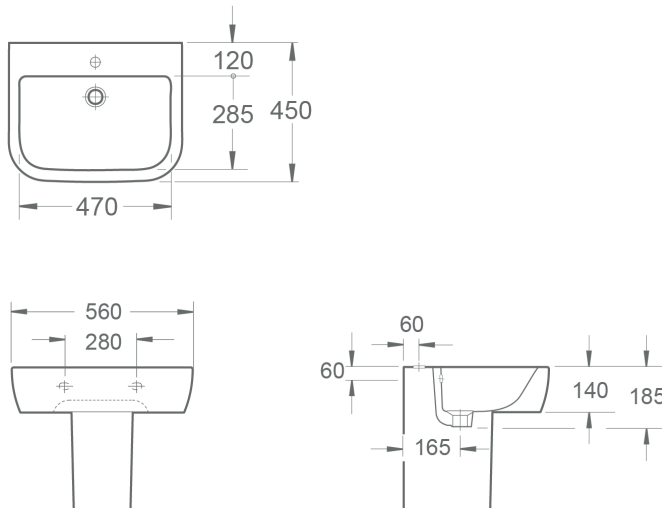

Nuance Square 500mm Basin (Semi Pedestal) INSSASQ005, INSSA010N

Basin Specification

Nuance Square 500mm One Taphole Basin (INSSASQ005)

Finish	White
Dimensions	160(h) x 500(w) x 410(d) mm
Weight	14.5kg
Basin Material	Ceramic
Overflow	Yes
Chainstay Hole	No
Taphole Positioning	Centre
Tap	Not Included

Pedestal Specification

Nuance Square Semi Pedestal (INSSA010N)

Finish	White
Dimensions	385(h) x 185(w) x 275(d) mm
Weight	9.2kg
Semi Pedestal Material	Ceramic

Key Features + Benefits

Certifications + Approvals