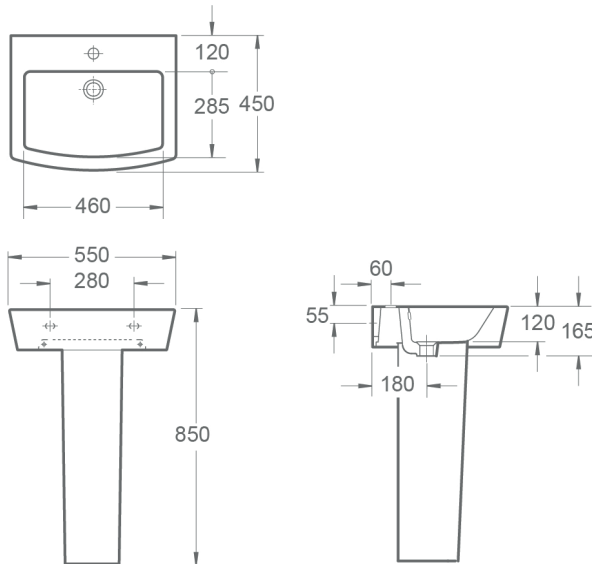

### Nuance Square 500mm Basin (Full Pedestal) INSSASQ005, INSNU009

#### Basin Specification

Nuance Square 500mm One Taphole Basin (INSSASQ005)

Finish	White
Dimensions	160(h) x 500(w) x 410(d) mm
Weight	14.5kg
Basin Material	Ceramic
Overflow	Yes
Chainstay Hole	No
Taphole Positioning	Centre
Tap	Not Included

#### Pedestal Specification

Nuance Square Full Pedestal (INSNU009)

Finish	White
Dimensions	730(h) x 180(w) x 190(d) mm
Weight	15kg
Pedestal Material	Ceramic