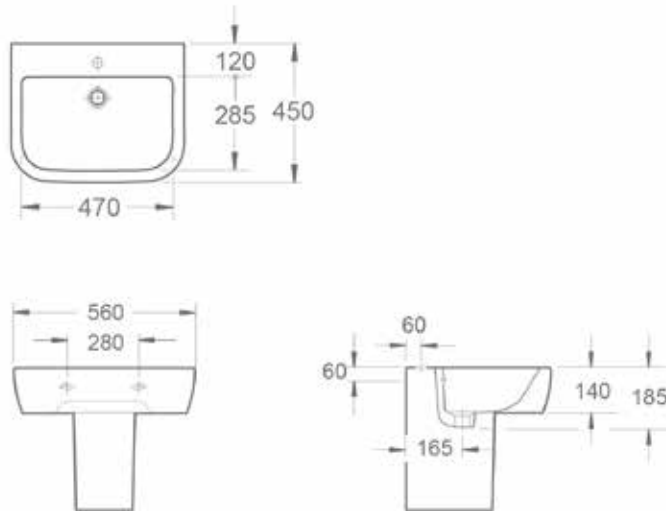

#### Specification

Finish	White
Dimensions	385(h) x 185(w) x 275(d) mm
Weight	9.2kg
Semi Pedestal Material	Ceramic
Basin	Not Included
Tap	Not Included