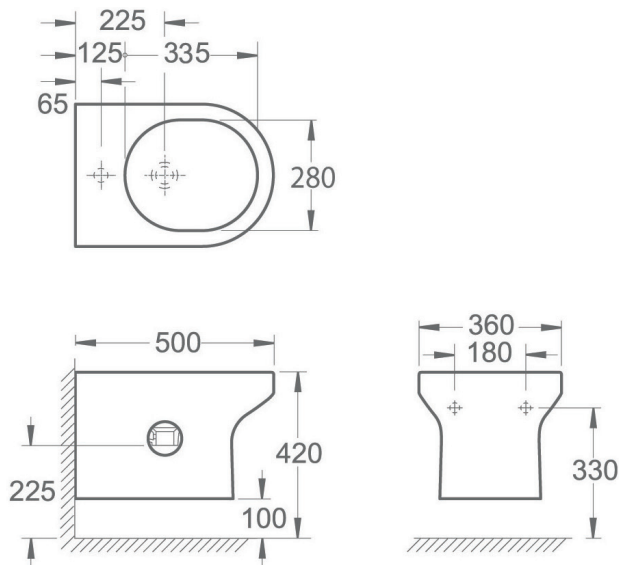

### Nuance Wall Hung Bidet INSNU030

Finish	White
Dimensions	420(h) x 360(w) x 500(d) mm
Weight	17.2kg
Fixing Supplied	Yes
Fixing Exposed or Concealed	Concealed
Taphole Positioning	Centre
Tap	Not included
Overflow	Yes
Open or Closed Back	Closed
Antibacterial Protection	Yes