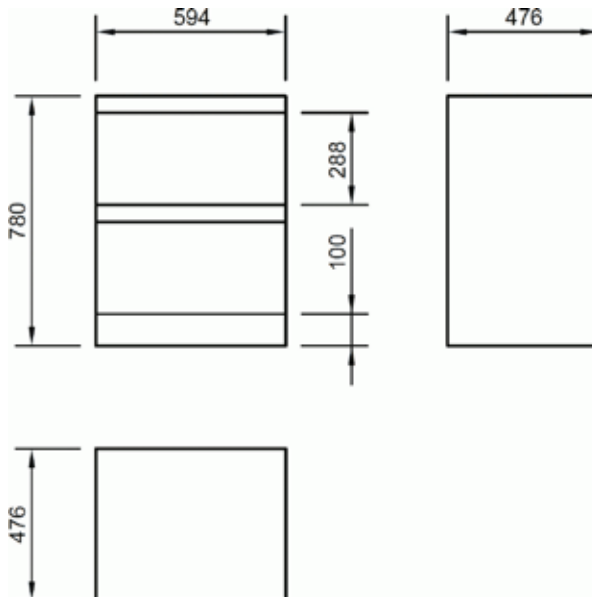

### Nuance 600mm Floor Standing Two Drawer Basin Unit INSNU025

#### Specification

Finish	Gloss White
Overall Dimensions (Including Basin)	780(h) x 594(w) x 476(d) mm
Weight	36kg
Carcass Thickness	18mm
Carcass Material	MDF
Carcass Finish	Wrapped Veneer
Internal Cabinet Colour	White
Plumbing Void	50mm
Cabinet Fixing Type	Floor Standing
Door / Drawer Finish	Wrapped Veneer
Door / Frontal Material	MDF
Number of Doors	-
Number of Drawers	Two
Number of Internal Shelves	-
Door Handing	-
Hinge / Runner Type	Soft close
Handle / Knob	-
Handle Centres	-
Pre-Drilled / Marked for handles	-
Tap	Not included