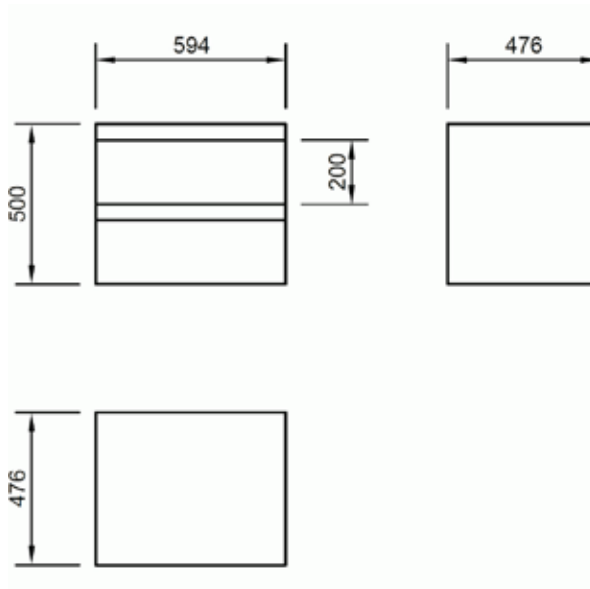

Nuance 600mm Wall Mounted Two Drawer Basin Unit INSNU024

Specification

Finish	Gloss White
Overall Dimensions (Including Basin)	500(h) x 594(w) x 476(d) mm
Weight	27.2kg
Carcass Thickness	18mm
Carcass Material	MDF
Carcass Finish	Wrapped Veneer
Internal Cabinet Colour	White
Plumbing Void	50mm
Cabinet Fixing Type	Wall Mounted
Door / Drawer Finish	Wrapped Veneer
Door / Frontal Material	MDF
Number of Doors	-
Number of Drawers	Two
Number of Internal Shelves	-
Door Handing	-
Hinge / Runner Type	Soft close
Handle / Knob	-
Handle Centres	-
Pre-Drilled / Marked for handles	-
Tap	Not included