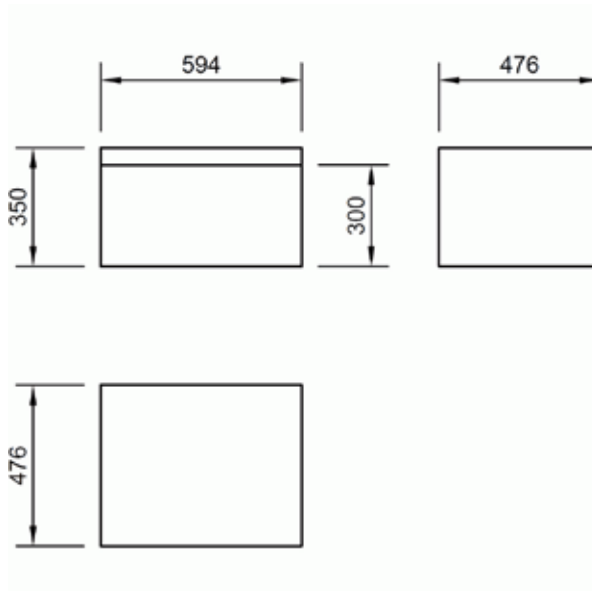

Nuance 600mm Wall Mounted Single Drawer Basin Unit INSNU021

Specification

Finish	Gloss White
Overall Dimensions (Including Basin)	350(h) x 594(w) x 476(d) mm
Weight	20.7kg
Carcass Thickness	18mm
Carcass Material	MDF
Carcass Finish	Wrapped Veneer
Internal Cabinet Colour	White
Plumbing Void	50mm
Cabinet Fixing Type	Wall Mounted
Door / Drawer Finish	Wrapped Veneer
Door / Frontal Material	MDF
Number of Doors	-
Number of Drawers	One
Number of Internal Shelves	-
Door Handing	-
Hinge / Runner Type	Soft close
Handle / Knob	-
Handle Centres	-
Pre-Drilled / Marked for handles	-
Tap	Not included