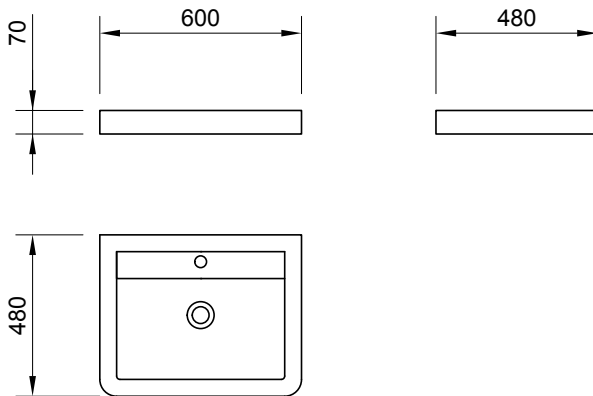

Nuance 600mm Countertop One Taphole Basin INSNU020

Specification

| | |
|---------------------|----------------------------|
| Finish | White |
| Dimensions | 70(h) x 600(w) x 480(d) mm |
| Weight | 12.6kg |
| Basin Material | Composite Resin |
| Overflow | Yes |
| Chainstay Hole | No |
| Reversible | No |
| Taphole Positioning | Centre |