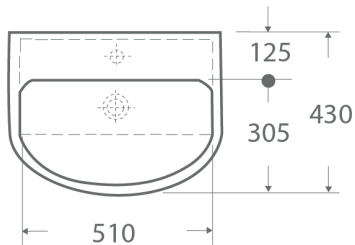

Nuance Round 560mm Semi Recessed Standard Depth Basin INSNU018

Specification

| | |
|---------------------|-----------------------------|
| Finish | White |
| Dimensions | 175(h) x 560(w) x 430(d) mm |
| Weight | 15kg |
| Basin Material | Ceramic |
| Overflow | Yes |
| Chainstay Hole | No |
| Taphole Positioning | Centre |
| Tap | Not Included |

Key Features + Benefits

25

Years
Guarantee

**599-
500mm**

Medium
Size Basin

Semi Countertop
Basin

One Taphole
Basin

Certifications + Approvals