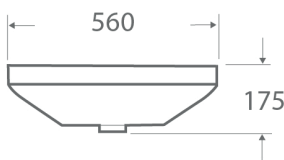

Nuance Round 560mm Semi Recessed Standard Depth Basin INSNU018

Specification

| | |
|---------------------|-----------------------------|
| Finish | White |
| Dimensions | 175(h) x 560(w) x 430(d) mm |
| Weight | 15kg |
| Basin Material | Ceramic |
| Overflow | Yes |
| Chainstay Hole | No |
| Taphole Positioning | Centre |
| Tap | Not Included |

Key Features + Benefits

25

Years
Guarantee

**599-
500mm**

Medium
Size Basin

Semi Countertop
Basin

One Taphole
Basin

Certifications + Approvals