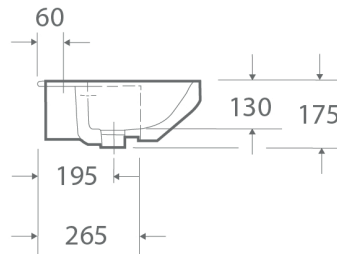

Nuance Round 560mm Semi Recessed Standard Depth Basin INSNU018

Specification

| | |
|---------------------|-----------------------------|
| Finish | White |
| Dimensions | 175(h) x 560(w) x 430(d) mm |
| Weight | 15kg |
| Basin Material | Ceramic |
| Overflow | Yes |
| Chainstay Hole | No |
| Taphole Positioning | Centre |
| Tap | Not Included |

Key Features + Benefits

25

Years
Guarantee

**599-
500mm**

Medium
Size Basin

Semi Countertop
Basin

One Taphole
Basin

Certifications + Approvals