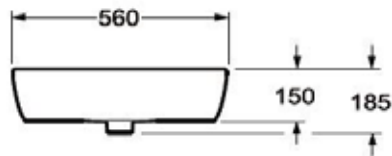

Nuance Round 560mm Semi Recessed One Taphole Basin INSNU011

Specification

Finish	White
Dimensions	150(h) x 560(w) x 420(d) mm
Weight	1.6kg
Basin Material	Ceramic
Overflow	Yes
Chainstay Hole	No
Taphole Positioning	Centre
Tap	Not Included