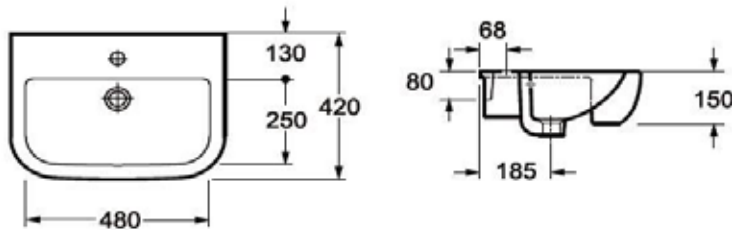

Nuance Round 560mm Semi Recessed One Taphole Basin INSNU011

Specification

Finish	White
Dimensions	150(h) x 560(w) x 420(d) mm
Weight	1.6kg
Basin Material	Ceramic
Overflow	Yes
Chainstay Hole	No
Taphole Positioning	Centre
Tap	Not Included