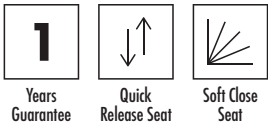

Nuance Duraplast Quick Release, Slim, Soft Close, Wrap-Over Seat + Cover INSNU004WRAP

Specification

Finish	White
Dimensions	30(h) x 358(w) x 450(d) mm
Weight	2.84kg
Seat Hinge Material	Metal / Plastic
Antibacterial Protection	Yes
Seat Type	Slim Wrap Over
UV Protection	Yes
Max Load Test	150kg
Seat Material	Duraplast

FAQs

Please see next page

Extra Dimensions

Seat/Lid Front to Back – 450mm
Seat/Lid Left to Right – 358mm

Key Features + Benefits

Certifications + Approvals

Imex Ceramics

15 Millbrook Industrial Estate, Sybron Way, Crowborough TN6 3DU. Technical Support – Tel: 01530 835598 Email: sales@imexceramic.co.uk

All information on the data sheet is correct at the time of publication. All measurements are approximate and subject to standard tolerances.

Nuance Duraplast Quick Release, Slim, Soft Close, Wrap-Over Seat + Cover INSNU004WRAP