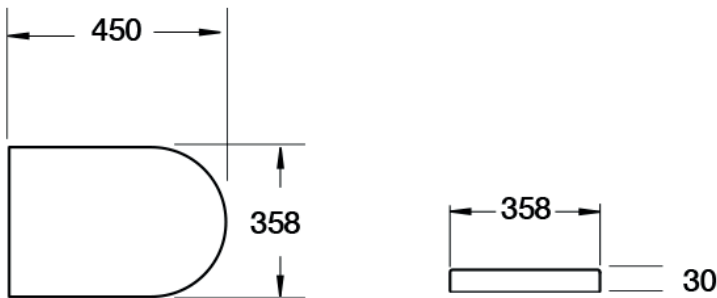

Nuance Duraplast Quick Release, Slim, Soft Close, Wrap-Over Seat + Cover INSNU004WRAP

Specification

Finish	White
Dimensions	30(h) x 358(w) x 450(d) mm
Weight	2.84kg
Seat Hinge Material	Metal / Plastic
Antibacterial Protection	Yes
Seat Type	Slim Wrap Over
UV Protection	Yes
Max Load Test	150kg
Seat Material	Duraplast

FAQs

Please see next page

Extra Dimensions

Seat/Lid Front to Back – 450mm
Seat/Lid Left to Right – 358mm

Key Features + Benefits

Certifications + Approvals

Imex Ceramics

15 Millbrook Industrial Estate, Sybron Way, Crowborough TN6 3DU. Technical Support – Tel: 01530 835598 Email: sales@imexceramic.co.uk

All information on the data sheet is correct at the time of publication. All measurements are approximate and subject to standard tolerances.

Nuance Duraplast Quick Release, Slim, Soft Close, Wrap-Over Seat + Cover INSNU004WRAP