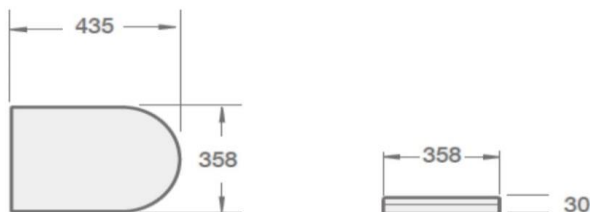

Product Code	INSNU004SLIM
---------------------	--------------

Instinct - INSNU004SLIM Nuance rd. / Nuance sq. / Wave / Chi Slimline Slow Close Seat - Quick Release (435 x 358 x 30)

Category:	Seats	Weight	2.40 KG	Range	Nuance rd. / Nuance sq. / Wave / Chi
Guarantee:	Sanitaryware		25 Years	Instinct Code	INSNU004SLIM
	Cistern Fittings		3 Years	Colour:	White
	Seats		1 Year	EAN CODE	5056143402794

Dimensions are in Millimetres except thread sizes which are BSP imperial

Features:

Duraplast Slimline Seat with Antibacterial Coating
Soft Close Mechanism - Quick Release Seat Hinges
Includes fixings

Approvals: