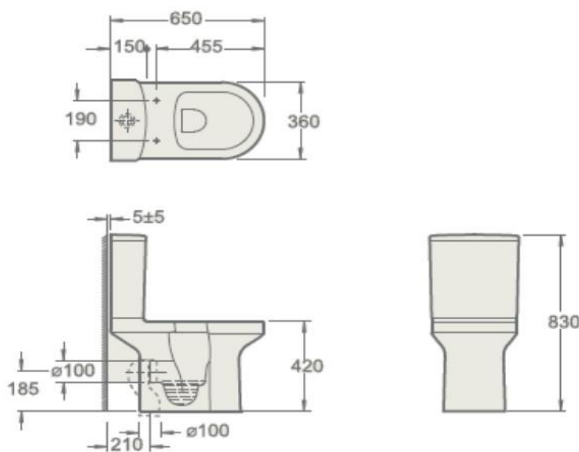

Product Code	INSNU002N
---------------------	-----------

Instinct - INSNU002N Nuance rd. / Nuance sq. Close Coupled WC Cistern (150 x 360 x 410)

Category:	Toilet	Weight	11.00 KG	Range	Nuance rd. / Nuance sq.
Guarantee:	Sanitaryware		25 Years	Instinct Code	INSNU002N
	Cistern Fittings		3 Years	Colour:	White
	Seats		1 Year	EAN CODE	5056143402091

Dimensions are in Millimetres except thread sizes which are BSP imperial

Features:

- 4/6L Dual Flushing Cistern Fittings
- Water saving 4 and 2.6 litre economy flush capability
- Includes WRAS approved fittings