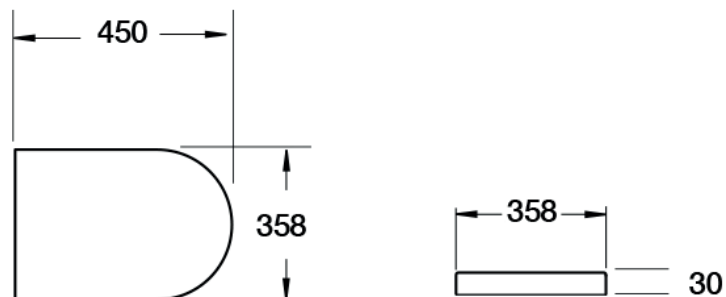

Nuance Standard Height Rimless Open Back Close Coupled WC Suite INSNU001R, INSNU002N, INSNU004WRAP

Cistern Specification

Close Coupled Dual Flush Cistern
(INSNU002N)

Finish	White
Dimensions	410(h) x 360(w) x 150(d) mm
Weight	11kg
Cistern Fitting Manufacturer	R&T
Lever	Push Button
Lever Position	Cistern Lid
Inlet Position (When looking at WC)	Right Hand

Pan Specification

Standard Height Rimless Open Back Close Coupled Pan
(INSNU001R)

Finish	White
Dimensions	420(h) x 360(w) x 650(d) mm
Weight	29.5kg
Fixing Supplied	Yes
Fixing Exposed or Concealed	Concealed

Nuance Standard Height Rimless Open Back Close Coupled WC Suite INSNU001R, INSNU002N, INSNU004WRAP

Pan (INSNU001R) + Cistern (INSNU002N)

Extra Dimensions

Front to Back Footprint – 420mm
 Left to Right Footprint – 270mm
 Pan Height (+Cistern) – 420mm (830mm)
 Pan Overall Front to Back – 650mm
 Centre Waste Outlet to Floor – 185mm

Seat (INSNU004WRAP)

Extra Dimensions

Seat/Lid Front to Back – 450mm
 Seat/Lid Left to Right – 358mm

Imex Ceramics

15 Millbrook Industrial Estate, Sybron Way, Crowborough TN6 3DU. Technical Support – Tel: 01530 835598 Email: sales@imexceramic.co.uk