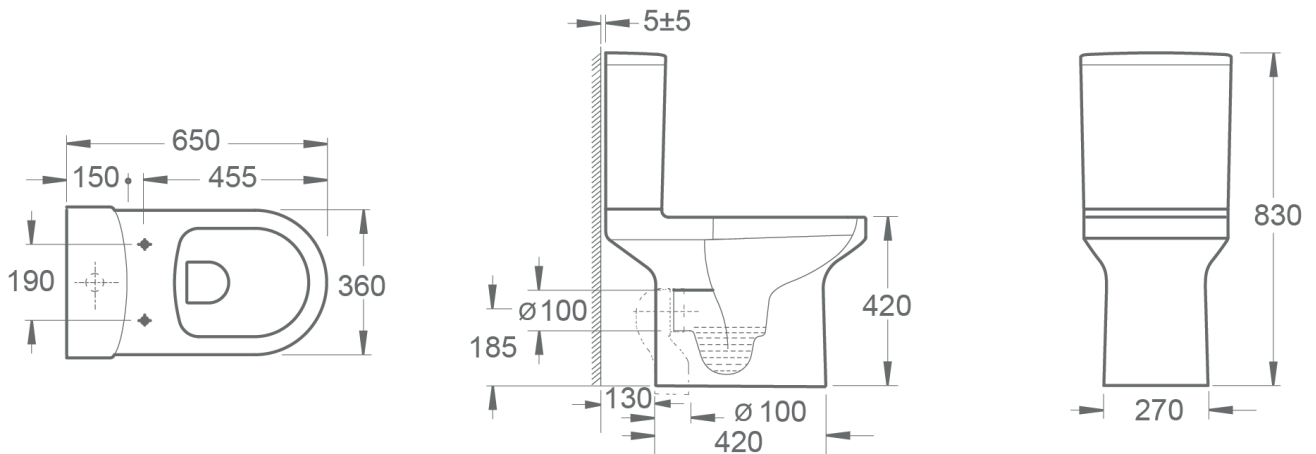

Nuance Standard Height Rimless Open Back Close Coupled WC Suite INSNU001R, INSNU002N, INSNU004WRAP

Cistern Specification

Close Coupled Dual Flush Cistern
(INSNU002N)

Finish	White
Dimensions	410(h) x 360(w) x 150(d) mm
Weight	11kg
Cistern Fitting Manufacturer	R&T
Lever	Push Button
Lever Position	Cistern Lid
Inlet Position (When looking at WC)	Right Hand

Pan Specification

Standard Height Rimless Open Back Close Coupled Pan
(INSNU001R)

Finish	White
Dimensions	420(h) x 360(w) x 650(d) mm
Weight	29.5kg
Fixing Supplied	Yes
Fixing Exposed or Concealed	Concealed

Nuance Standard Height Rimless Open Back Close Coupled WC Suite INSNU001R, INSNU002N, INSNU004WRAP

Pan (INSNU001R) + Cistern (INSNU002N)

Extra Dimensions

Front to Back Footprint – 420mm
 Left to Right Footprint – 270mm
 Pan Height (+Cistern) – 420mm (830mm)
 Pan Overall Front to Back – 650mm
 Centre Waste Outlet to Floor – 185mm

Seat (INSNU004WRAP)

Extra Dimensions

Seat/Lid Front to Back – 450mm
 Seat/Lid Left to Right – 358mm

Imex Ceramics

15 Millbrook Industrial Estate, Sybron Way, Crowborough TN6 3DU. Technical Support – Tel: 01530 835598 Email: sales@imexceramic.co.uk