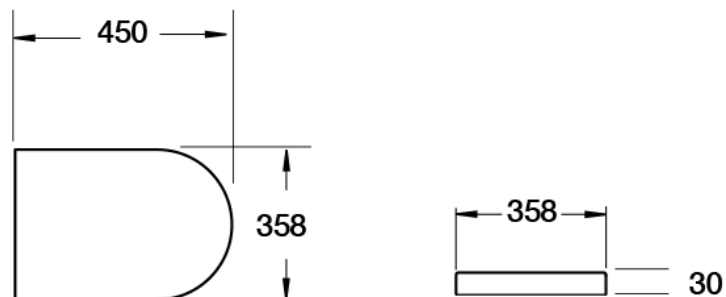

Nuance Standard Height Rimless Closed Back Close Coupled WC Suite INSNU001RC, INSNU002N, INSNU004WRAP

Cistern Specification

Close Coupled Dual Flush Cistern
(INSNU002N)

Finish	White
Dimensions	410(h) x 360(w) x 150(d) mm
Weight	11kg
Cistern Fitting Manufacturer	R&T
Lever	Push Button
Lever Position	Cistern Lid
Inlet Position (When looking at WC)	Right Hand

Pan Specification

Standard Height Rimless Closed Back Close Coupled Pan
(INSNU001RC)

Finish	White
Dimensions	420(h) x 360(w) x 650(d) mm
Weight	29.5kg
Fixing Supplied	Yes
Fixing Exposed or Concealed	Concealed

Nuance Standard Height Rimless Closed Back Close Coupled WC Suite INSNU001RC, INSNU002N, INSNU004WRAP

Pan (INSNU001RC) + Cistern (INSNU002N)

Extra Dimensions

Pan Height (+Cistern) – 420mm (830mm)
Pan Overall Front to Back – 650mm
Centre Waste Outlet to Floor – 185mm

Seat (INSNU004WRAP)

Extra Dimensions

Seat/Lid Front to Back – 450mm
Seat/Lid Left to Right – 358mm

Imex Ceramics

15 Millbrook Industrial Estate, Sybron Way, Crowborough TN6 3DU. Technical Support – Tel: 01530 835598 Email: sales@imexceramic.co.uk