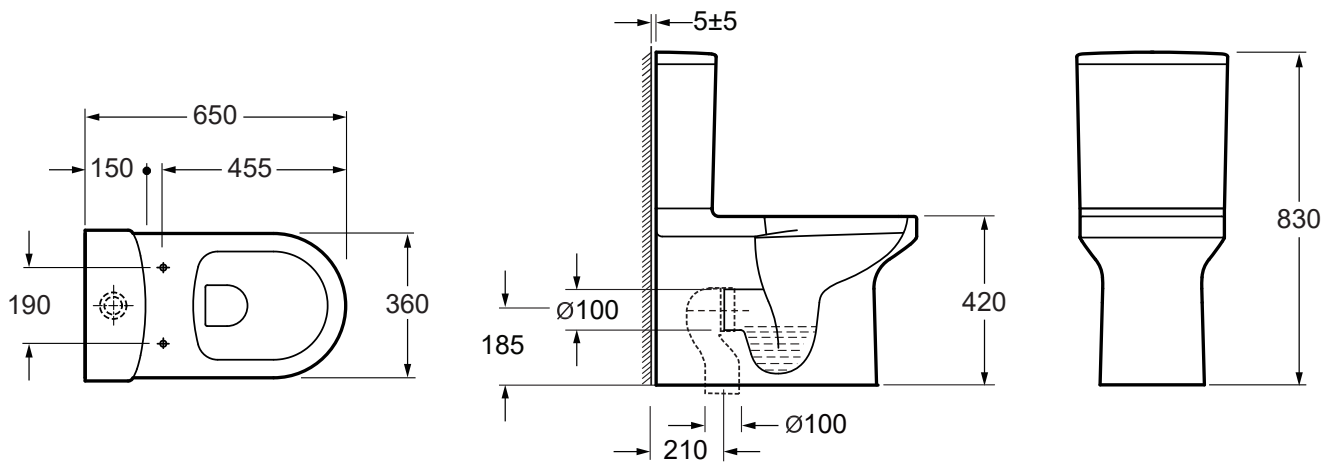

Nuance Standard Height Rimless Closed Back Close Coupled WC Suite INSNU001RC, INSNU002N, INSNU004WRAP

Cistern Specification

Close Coupled Dual Flush Cistern
(INSNU002N)

Finish	White
Dimensions	410(h) x 360(w) x 150(d) mm
Weight	11kg
Cistern Fitting Manufacturer	R&T
Lever	Push Button
Lever Position	Cistern Lid
Inlet Position (When looking at WC)	Right Hand

Pan Specification

Standard Height Rimless Closed Back Close Coupled Pan
(INSNU001RC)

Finish	White
Dimensions	420(h) x 360(w) x 650(d) mm
Weight	29.5kg
Fixing Supplied	Yes
Fixing Exposed or Concealed	Concealed

Nuance Standard Height Rimless Closed Back Close Coupled WC Suite INSNU001RC, INSNU002N, INSNU004WRAP

Pan (INSNU001RC) + Cistern (INSNU002N)

Extra Dimensions

Pan Height (+Cistern) – 420mm (830mm)
Pan Overall Front to Back – 650mm
Centre Waste Outlet to Floor – 185mm

Seat (INSNU004WRAP)

Extra Dimensions

Seat/Lid Front to Back – 450mm
Seat/Lid Left to Right – 358mm

Imex Ceramics

15 Millbrook Industrial Estate, Sybron Way, Crowborough TN6 3DU. Technical Support – Tel: 01530 835598 Email: sales@imexceramic.co.uk