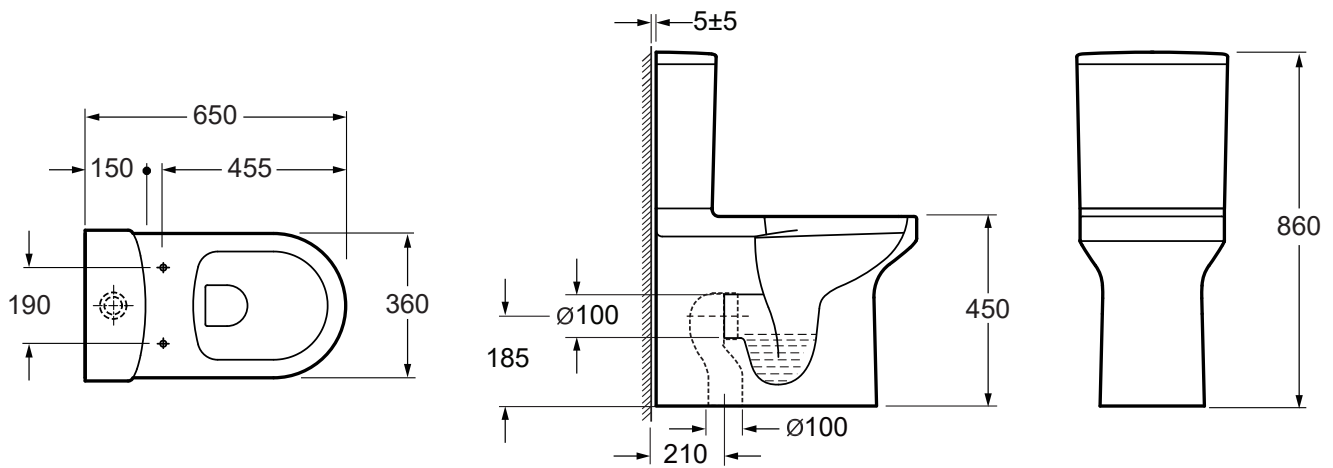

Nuance Comfort Height Rimless Closed Back Close Coupled WC Suite INSNU001AR, INSNU002N, INSNU004WRAP

Cistern Specification

Close Coupled Dual Flush Cistern
(INSNU002N)

Finish	White
Dimensions	410(h) x 360(w) x 150(d) mm
Weight	11kg
Cistern Fitting Manufacturer	R&T
Lever	Push Button
Lever Position	Cistern Lid
Inlet Position (When looking at WC)	Right Hand

Pan Specification

Comfort Height Rimless Closed Back Close Coupled Pan
(INSNU001AR)

Finish	White
Dimensions	450(h) x 360(w) x 650(d) mm
Weight	34.5kg
Fixing Supplied	Yes
Fixing Exposed or Concealed	Concealed

Nuance Comfort Height Rimless Closed Back Close Coupled WC Suite INSNU001AR, INSNU002N, INSNU004WRAP

Pan (INSNU001AR) + Cistern (INSNU002N)

Extra Dimensions

Pan Height (+Cistern) – 450mm (860mm)
Pan Overall Front to Back – 650mm
Centre Waste Outlet to Floor – 185mm

Seat (INSNU004WRAP)

Extra Dimensions

Seat/Lid Front to Back – 450mm
Seat/Lid Left to Right – 358mm

Imex Ceramics

15 Millbrook Industrial Estate, Sybron Way, Crowborough TN6 3DU. Technical Support – Tel: 01530 835598 Email: sales@imexceramic.co.uk