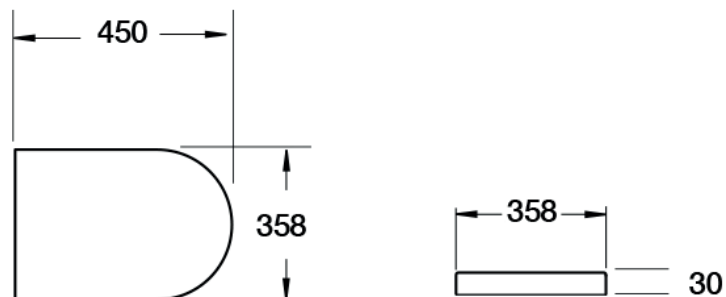

Nuance Comfort Height Rimless Closed Back Close Coupled WC Suite INSNU001AR, INSNU002N, INSNU004WRAP

Cistern Specification

Close Coupled Dual Flush Cistern
(INSNU002N)

Finish	White
Dimensions	410(h) x 360(w) x 150(d) mm
Weight	11kg
Cistern Fitting Manufacturer	R&T
Lever	Push Button
Lever Position	Cistern Lid
Inlet Position (When looking at WC)	Right Hand

Pan Specification

Comfort Height Rimless Closed Back Close Coupled Pan
(INSNU001AR)

Finish	White
Dimensions	450(h) x 360(w) x 650(d) mm
Weight	34.5kg
Fixing Supplied	Yes
Fixing Exposed or Concealed	Concealed

Nuance Comfort Height Rimless Closed Back Close Coupled WC Suite INSNU001AR, INSNU002N, INSNU004WRAP

Pan (INSNU001AR) + Cistern (INSNU002N)

Extra Dimensions

Pan Height (+Cistern) – 450mm (860mm)
Pan Overall Front to Back – 650mm
Centre Waste Outlet to Floor – 185mm

Seat (INSNU004WRAP)

Extra Dimensions

Seat/Lid Front to Back – 450mm
Seat/Lid Left to Right – 358mm

Imex Ceramics

15 Millbrook Industrial Estate, Sybron Way, Crowborough TN6 3DU. Technical Support – Tel: 01530 835598 Email: sales@imexceramic.co.uk