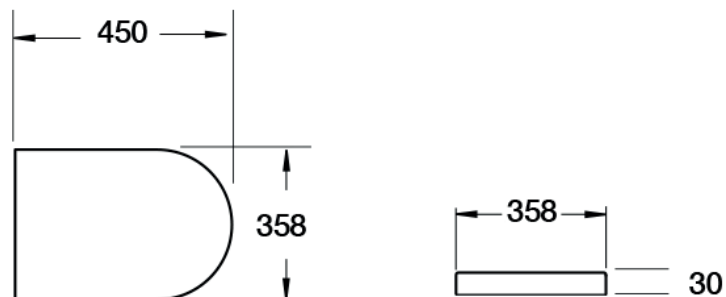

Nuance Comfort Height Rimless Open Back Close Coupled WC Suite INSNU001ACR, INSNU002N, INSNU004WRAP

Cistern Specification

Close Coupled Dual Flush Cistern
(INSNU002N)

| | |
|--|-----------------------------|
| Finish | White |
| Dimensions | 410(h) x 360(w) x 150(d) mm |
| Weight | 11kg |
| Cistern Fitting Manufacturer | R&T |
| Lever | Push Button |
| Lever Position | Cistern Lid |
| Inlet Position (When looking at WC) | Right Hand |

Pan Specification

Comfort Height Rimless Open Back Close Coupled Pan
(INSNU001ACR)

| | |
|-----------------------------|-----------------------------|
| Finish | White |
| Dimensions | 450(h) x 360(w) x 650(d) mm |
| Weight | 32.5kg |
| Fixing Supplied | Yes |
| Fixing Exposed or Concealed | Concealed |

Nuance Comfort Height Rimless Open Back Close Coupled WC Suite INSNU001ACR, INSNU002N, INSNU004WRAP

Pan (INSNU001AR) + Cistern (INSNU002N)

Extra Dimensions

Pan Height (+Cistern) – 450mm (860mm)
Pan Overall Front to Back – 650mm
Centre Waste Outlet to Floor – 185mm

Seat (INSNU004WRAP)

Extra Dimensions

Seat/Lid Front to Back – 450mm
Seat/Lid Left to Right – 358mm

Imex Ceramics

15 Millbrook Industrial Estate, Sybron Way, Crowborough TN6 3DU. Technical Support – Tel: 01530 835598 Email: sales@imexceramic.co.uk