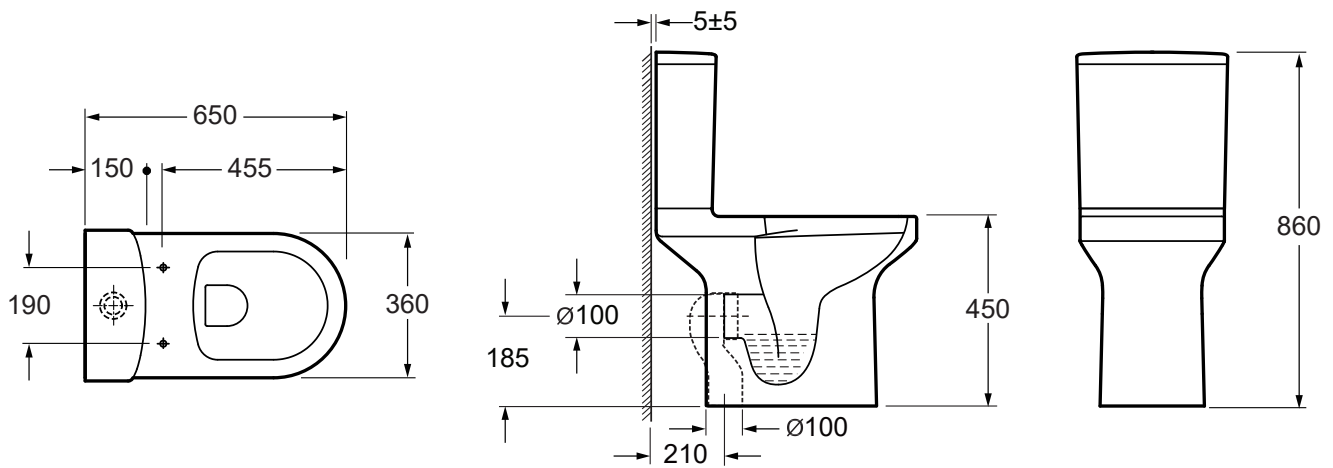

Nuance Comfort Height Rimless Open Back Close Coupled WC Suite INSNU001ACR, INSNU002N, INSNU004WRAP

Cistern Specification

Close Coupled Dual Flush Cistern
(INSNU002N)

| | |
|--|-----------------------------|
| Finish | White |
| Dimensions | 410(h) x 360(w) x 150(d) mm |
| Weight | 11kg |
| Cistern Fitting Manufacturer | R&T |
| Lever | Push Button |
| Lever Position | Cistern Lid |
| Inlet Position (When looking at WC) | Right Hand |

Pan Specification

Comfort Height Rimless Open Back Close Coupled Pan
(INSNU001ACR)

| | |
|-----------------------------|-----------------------------|
| Finish | White |
| Dimensions | 450(h) x 360(w) x 650(d) mm |
| Weight | 32.5kg |
| Fixing Supplied | Yes |
| Fixing Exposed or Concealed | Concealed |

Nuance Comfort Height Rimless Open Back Close Coupled WC Suite INSNU001ACR, INSNU002N, INSNU004WRAP

Pan (INSNU001AR) + Cistern (INSNU002N)

Extra Dimensions

Pan Height (+Cistern) – 450mm (860mm)
Pan Overall Front to Back – 650mm
Centre Waste Outlet to Floor – 185mm

Seat (INSNU004WRAP)

Extra Dimensions

Seat/Lid Front to Back – 450mm
Seat/Lid Left to Right – 358mm

Imex Ceramics

15 Millbrook Industrial Estate, Sybron Way, Crowborough TN6 3DU. Technical Support – Tel: 01530 835598 Email: sales@imexceramic.co.uk