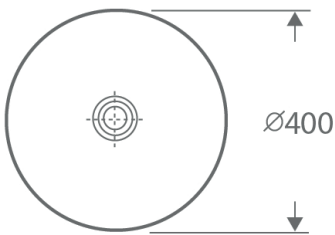

Nuance 400mm Countertop Bowl INSBW001

Specification

Finish	White
Dimensions	100(h) x 400(w) mm
Weight	6.5kg
Basin Material	Ceramic
Overflow	No
Chainstay Hole	No
Taphole Positioning	-

Key Features + Benefits