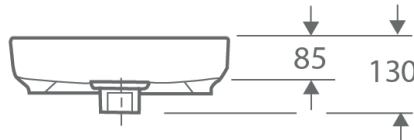

Nuance 400mm Countertop Bowl INSBW001

Specification

Finish	White
Dimensions	100(h) x 400(w) mm
Weight	6.5kg
Basin Material	Ceramic
Overflow	No
Chainstay Hole	No
Taphole Positioning	-

Key Features + Benefits

25

Years
Guarantee

**499-
300mm**

Small
Size Basin

Countertop
Basin

Certifications + Approvals

Imex Ceramics

15 Millbrook Industrial Estate, Sybron Way, Crowborough TN6 3DU. Technical Support – Tel: 01530 835598 Email: sales@imexceramic.co.uk