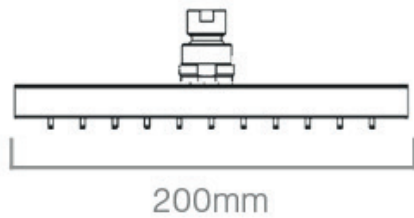

Nuance Square ABS Shower Head 200mm INS37042

Specification

Finish	Chrome
Dimensions	60(h) x 200(w) mm
Weight	0.574 kg
Overhead Material	ABS
Overhead Size	200mm
Min Operating Pressure	0.2 Bar

Key Features + Benefits