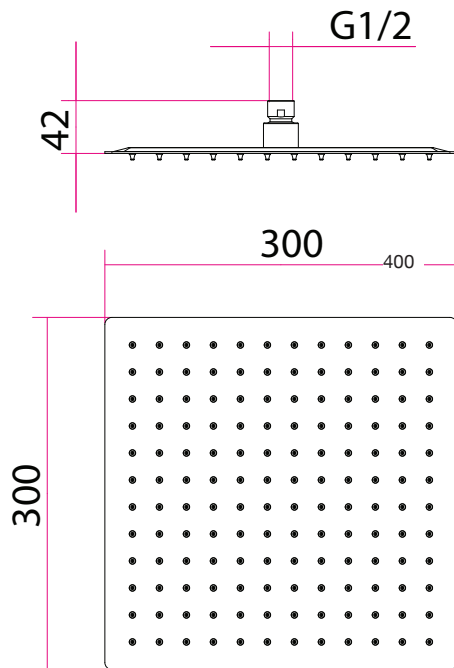

Nuance Slimline Square 300mm Shower Head INS37040

Specification

Finish	Chrome
Dimensions	42(h) x 300(w) mm
Weight	1.58 kg
Overhead Material	Stainless Steel
Overhead Size	300mm
Min Operating Pressure	0.2 Bar