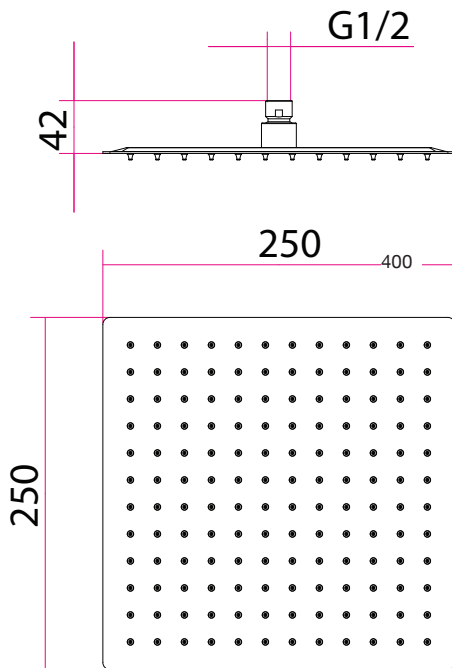

Nuance Slimline Square 250mm Shower Head INS37039

Specification

Finish	Chrome
Dimensions	42(h) x 250(w) mm
Weight	0.96 kg
Overhead Material	Stainless Steel
Overhead Size	250mm
Min Operating Pressure	0.2 Bar