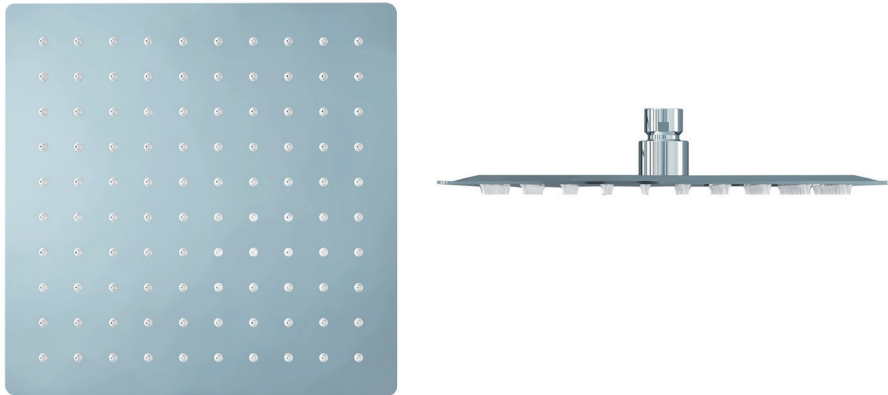

Nuance Slimline Square 250mm Shower Head INS37039

Specification

Finish	Chrome
Dimensions	42(h) x 250(w) mm
Weight	0.96 kg
Overhead Material	Stainless Steel
Overhead Size	250mm
Min Operating Pressure	0.2 Bar